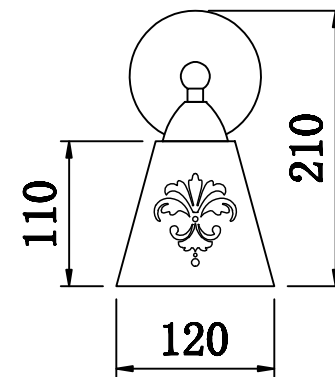

# INSTRUCTION

**MODEL:** FR2062-WL-01-G  
SCONCE

1 X E14 (60W)

FREYA-LIGHT.COM