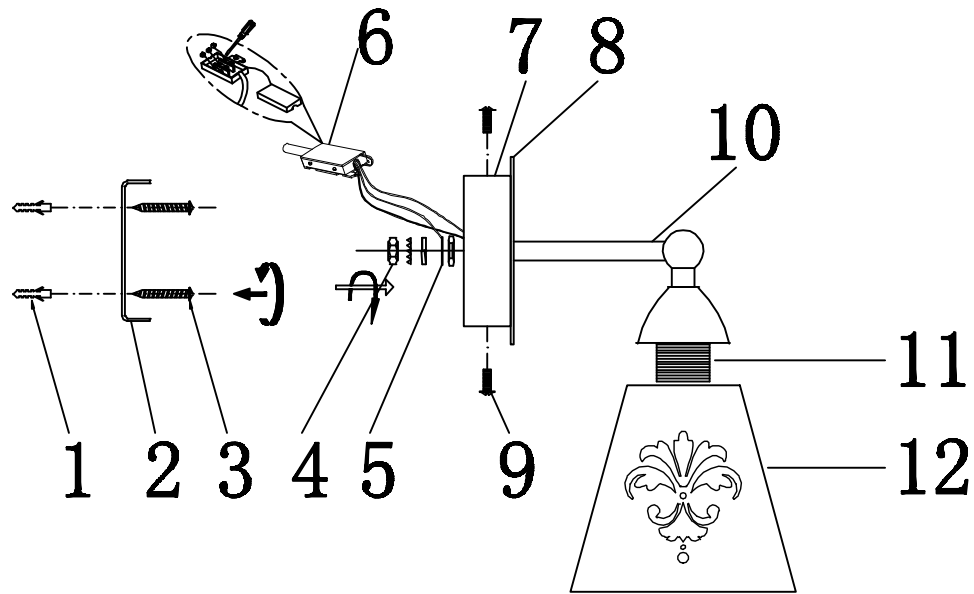

# INSTRUCTION

**MODEL:** FR2062-WL-01-G  
SCONCE

1 X E14 (60W)

FREYA-LIGHT.COM