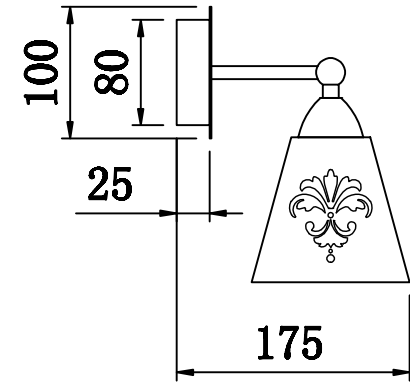

# INSTRUCTION

**MODEL:** FR2062-WL-01-G  
SCONCE

1 X E14 (60W)

FREYA-LIGHT.COM