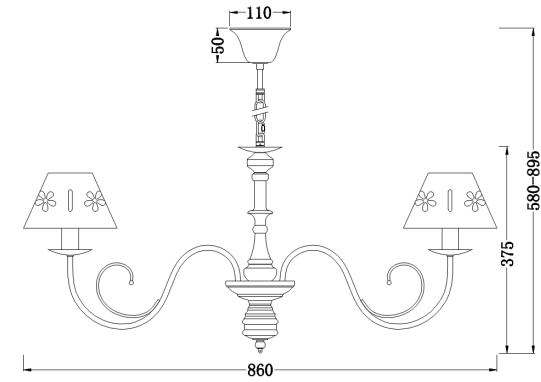

FREYA
TRADITION OF QUALITY

INSTRUCTION

Model: FR2537PL-08GR

Chandelier

8 x E14 (60W)

FREYA-LIGHT.COM