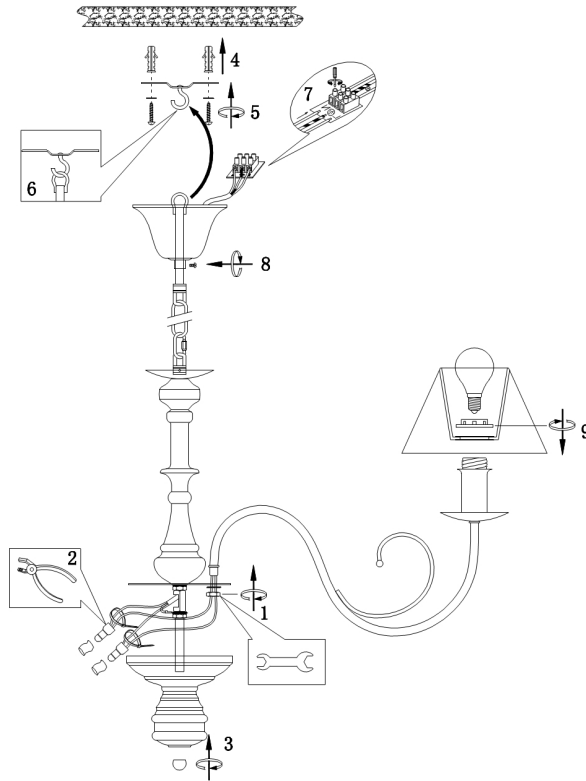

FREYA
TRADITION OF QUALITY

INSTRUCTION

Model: FR2537PL-08GR

Chandelier

8 x E14 (60W)

FREYA-LIGHT.COM