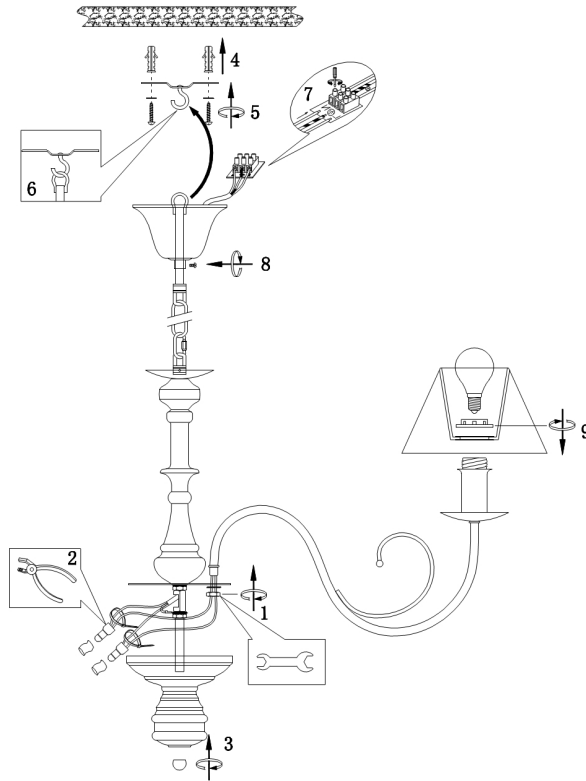

FREYA
TRADITION OF QUALITY

INSTRUCTION

Model: FR2537PL-08W

Chandelier

8 x E14 (60W)

FREYA-LIGHT.COM