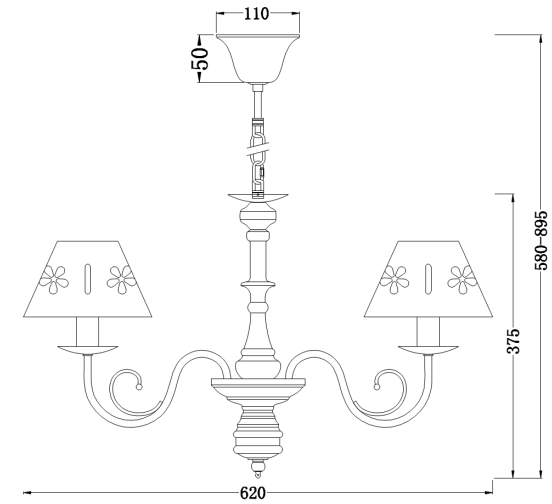

FREYA
TRADITION OF QUALITY

INSTRUCTION

Model: FR2537PL-05GR

Chandelier

5 x E14 (60W)

FREYA-LIGHT.COM