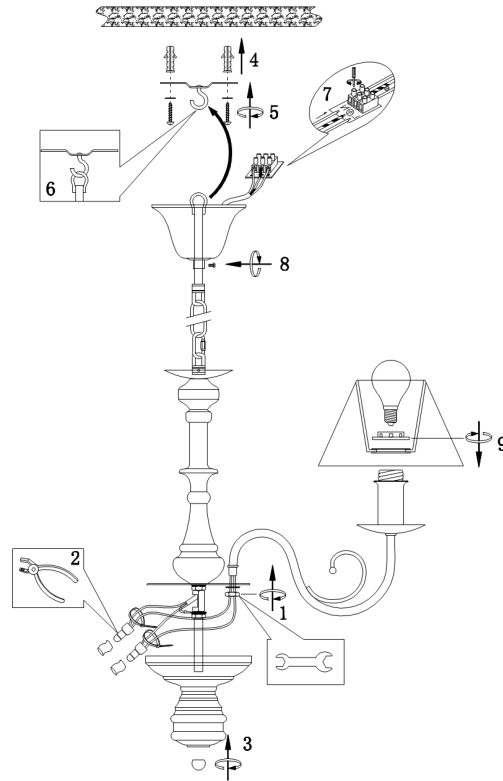

FREYA
TRADITION OF QUALITY

INSTRUCTION

Model: FR2537PL-05GR

Chandelier

5 x E14 (60W)

FREYA-LIGHT.COM