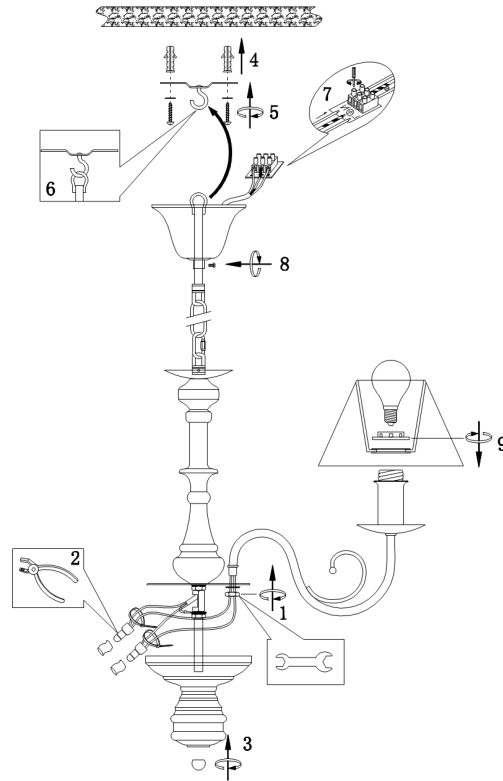

FREYA
TRADITION OF QUALITY

INSTRUCTION

Model: FR2537PL-05W

Chandelier

5 x E14 (60W)

FREYA-LIGHT.COM