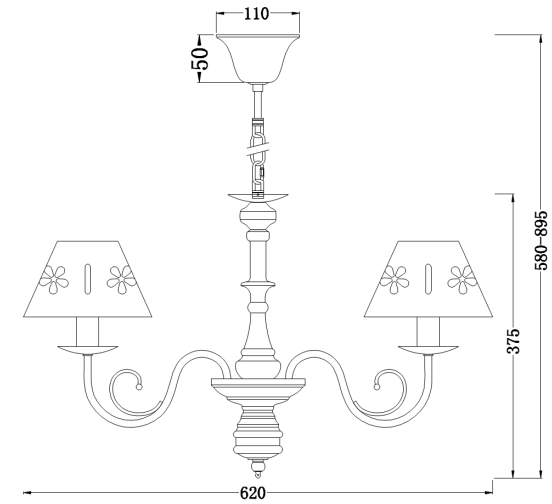

FREYA
TRADITION OF QUALITY

INSTRUCTION

Model: FR2537PL-05W

Chandelier

5 x E14 (60W)

FREYA-LIGHT.COM