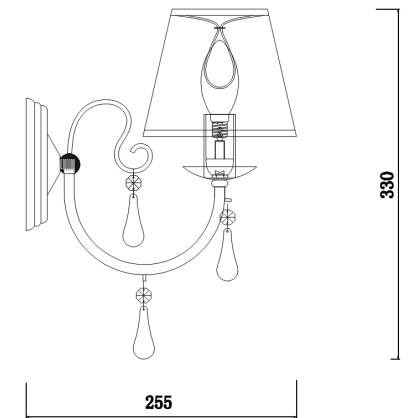

FREYA
TRADITION OF QUALITY

INSTRUCTION

Model: FR2540WL-01BR

Wall Lamp

1 x E14 (40W)

FREYA-LIGHT.COM