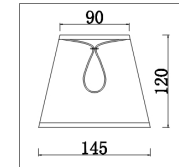

FREYA
TRADITION OF QUALITY

INSTRUCTION

Model: FR2540WL-01BR

Wall Lamp

1 x E14 (40W)

FREYA-LIGHT.COM