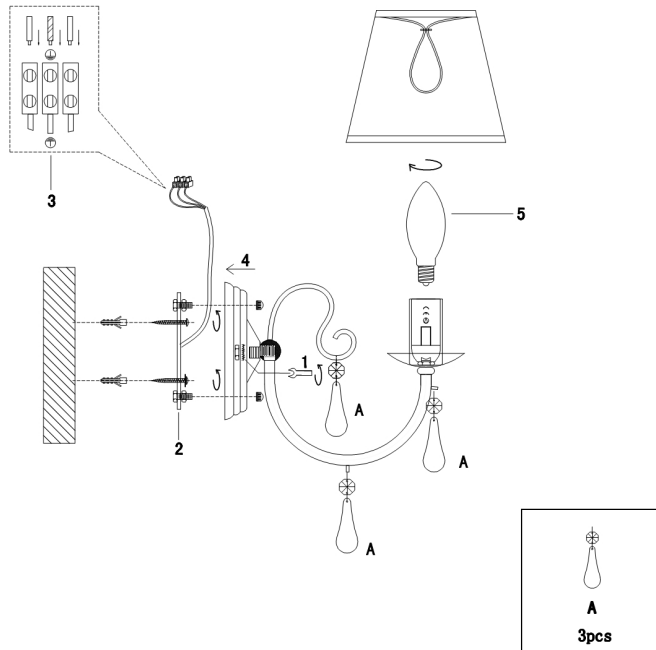

FREYA
TRADITION OF QUALITY

INSTRUCTION

Model: FR2540WL-01BR

Wall Lamp

1 x E14 (40W)

FREYA-LIGHT.COM