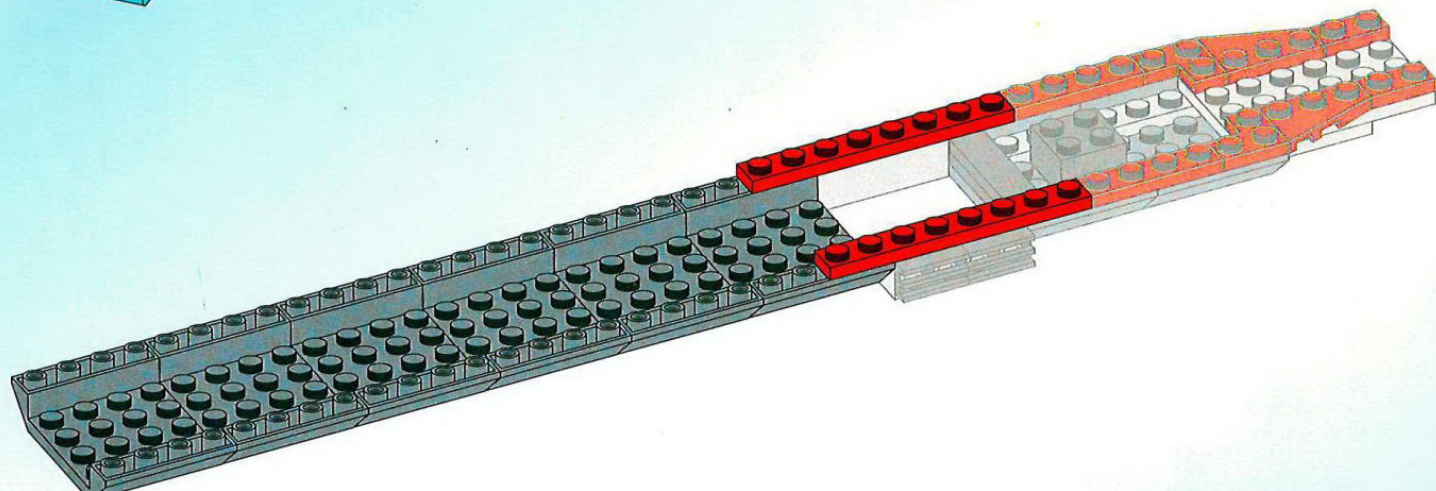

ENLIGHTEN
启蒙

816

Combat Zones
SERIES

Submarine

382 pcs
included

x4
Soldier

AGES 6+

Warning: Never point or shoot the darts at living beings.

潜艇

5

6

7

8

9

- 4X
- 6X
- 1X
- 1X
- 1X
- 1X

10

- 1X
- 3X
- 2X
- 4X
- 2X
- 2X
- 4X
- 1X
- 1X
- 1X
- 1X

11

12

13

14

15

16

17