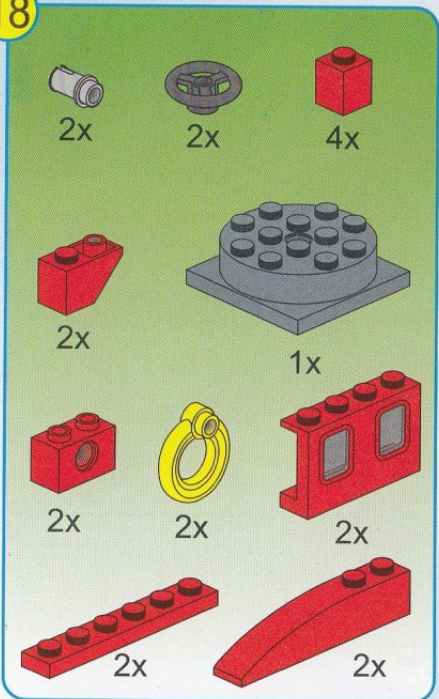

17

2x

3x

2x

6x

2x

18

19

- 1x [Yellow Technic Pin]
- 1x [White Technic Connector]
- 1x [Red 1x3 Technic Brick]
- 1x [Red 1x3 Technic Brick with Studs]
- 1x [Yellow Technic Pin]
- 2x [Red 1x3 Technic Brick with Studs]
- 1x [Grey Technic Pin]
- 1x [Black Technic Wheel]
- 1x [Black Radio]
- 1x [Red 1x3 Technic Brick with Studs]
- 1x [Red 1x3 Technic Brick with Studs]
- 1x [Grey Technic Pin]
- 2x [Grey Technic Pin]