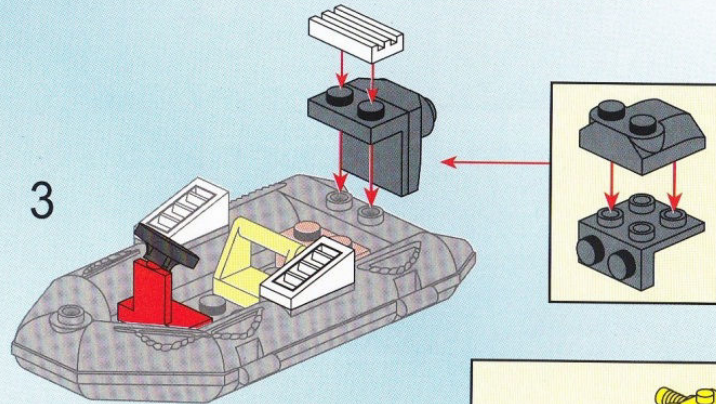

ENLIGHTEN

启蒙

®

906

AGES 6+

340 pieces/4 firemen

Water Spray Fire Boat

1