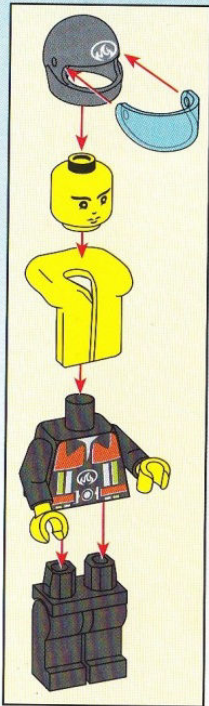

ENLIGHTEN

启蒙

®

906

AGES 6+

340 pieces/4 firemen

Water Spray Fire Boat

1