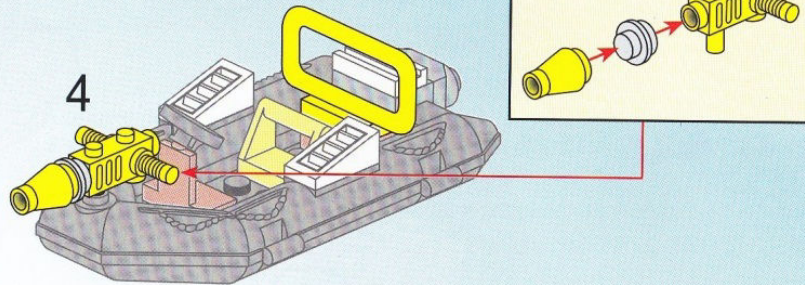

ENLIGHTEN

启蒙

®

906

AGES 6+

340 pieces/4 firemen

Water Spray Fire Boat

1