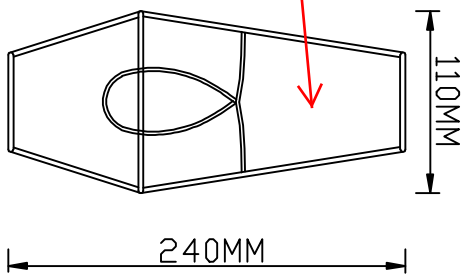

INSTALLATION INSTRUCTION ODEON LIGHT ART. 3919/1W

A3919

CR3919