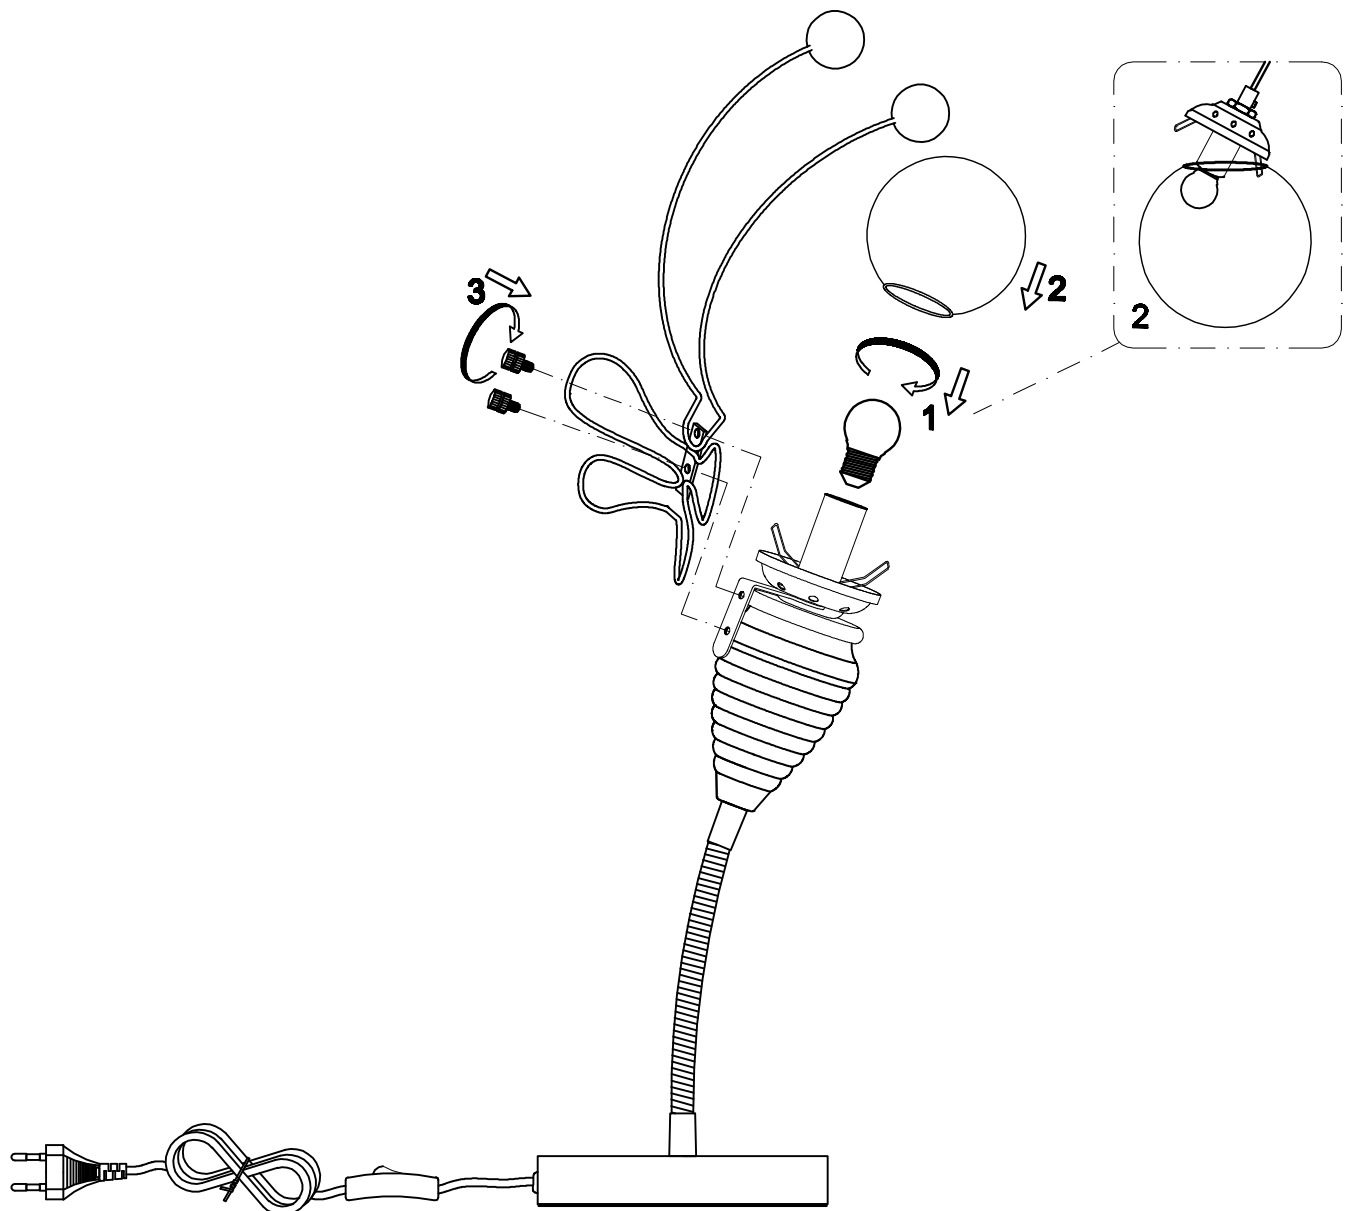

# INSTALLATION INSTRUCTION

## ODEON LIGHT art.2633/1T

1. Take away the outer ring from the lampholder
2. put the fabric shade on the lampholder
3. Tight lamp holder outer ring, fixed the shade to the lamp holder
4. install the bulb