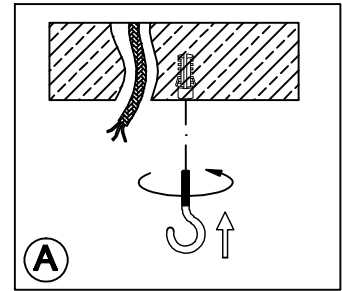

INSTALLATION INSTRUCTION

ODEON LIGHT art.2633/5

1. tight the lamp standard to the iron of lamp body
2. use the screw to fixed well the lamp standard
3. fixed the lifting hook on the ceiling
4. put the lampbody on the lifting hook
5. connect the power wire of the lamp body and outer power supply
6. put the canopy on the ceiling, and fixed well by screw
7. take away the outer ring from the lampholder
8. put the lampshade on the lampholder
9. Tight lamp holder outer ring, fixed the shade to the lamp holder
10. install the bulb