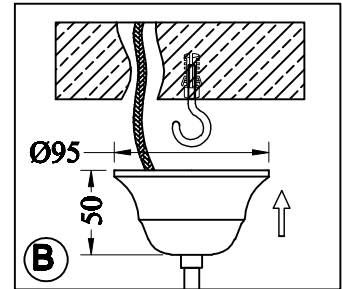

INSTALLATION INSTRUCTION

ODEON LIGHT art.2633/5

1. tight the lamp standard to the iron of lamp body
2. use the screw to fixed well the lamp standard
3. fixed the lifting hook on the ceiling
4. put the lampbody on the lifting hook
5. connect the power wire of the lamp body and outer power supply
6. put the canopy on the ceiling, and fixed well by screw
7. take away the outer ring from the lampholder
8. put the lampshade on the lampholder
9. Tight lamp holder outer ring, fixed the shade to the lamp holder
10. install the bulb