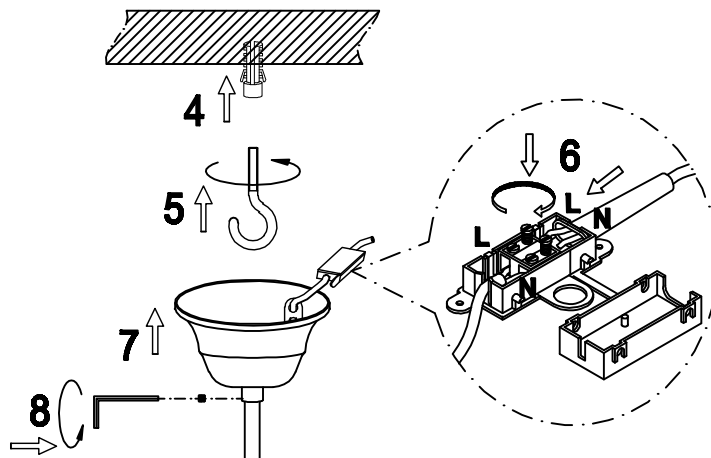

INSTALLATION INSTRUCTION

ODEON LIGHT art.2633/5

1. tight the lamp standard to the iron of lamp body
2. use the screw to fixed well the lamp standard
3. fixed the lifting hook on the ceiling
4. put the lampbody on the lifting hook
5. connect the power wire of the lamp body and outer power supply
6. put the canopy on the ceiling, and fixed well by screw
7. take away the outer ring from the lampholder
8. put the lampshade on the lampholder
9. Tight lamp holder outer ring, fixed the shade to the lamp holder
10. install the bulb