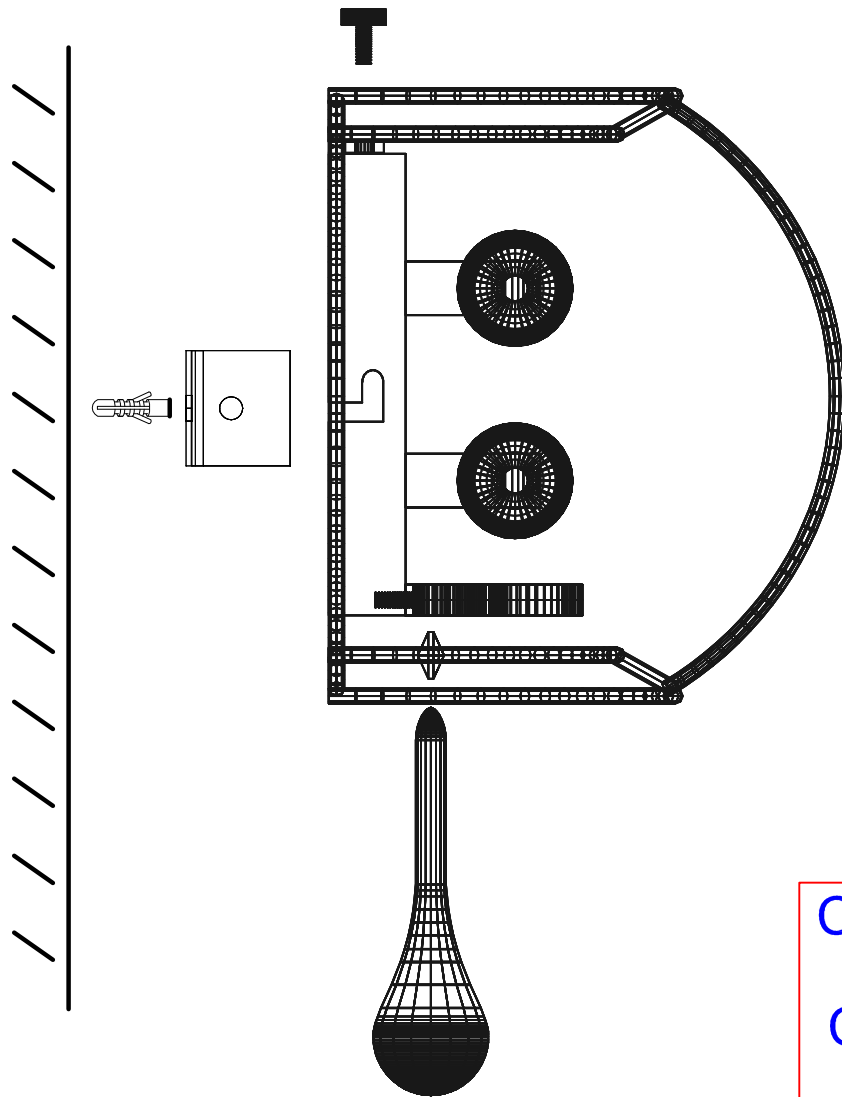

Model:SL350.051.02

**NOTE:ALWAYS TURN POWER OFF BEFORE INSTALLING LIGHTING FIXTURES!**