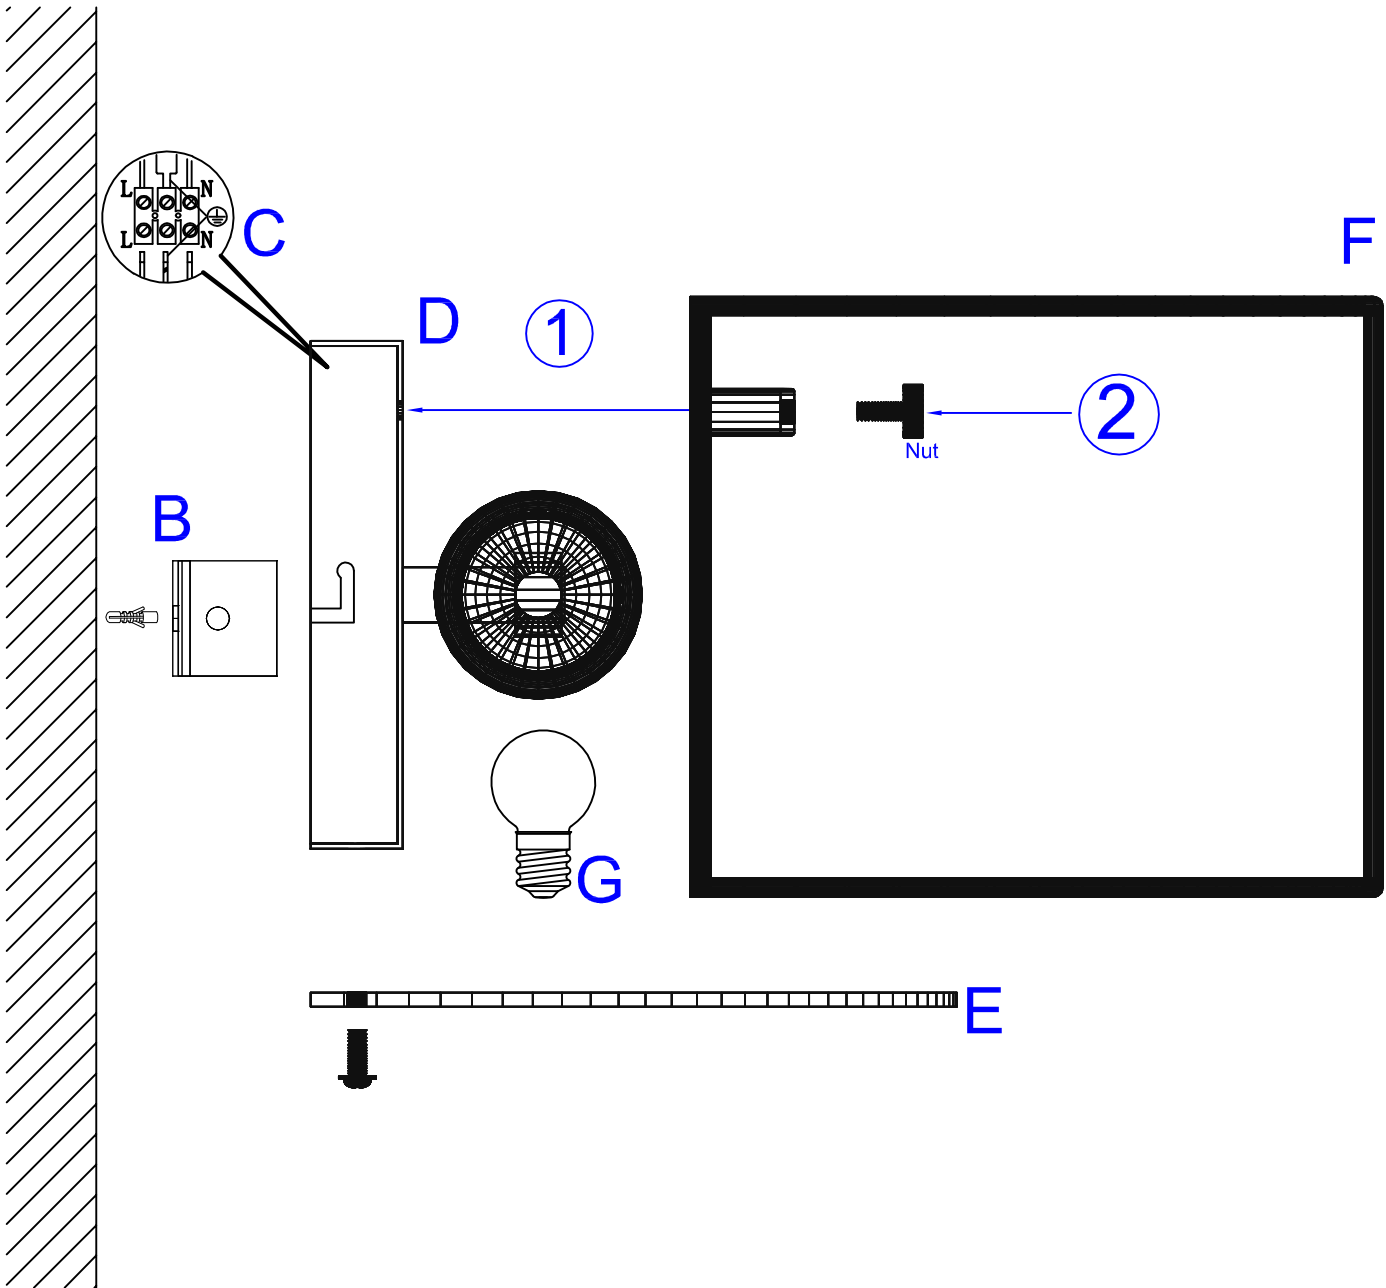

Model:SL357.101.01

**NOTE:ALWAYS TURN POWER OFF BEFORE
INSTALLING LIGHTING FIXTURES!**