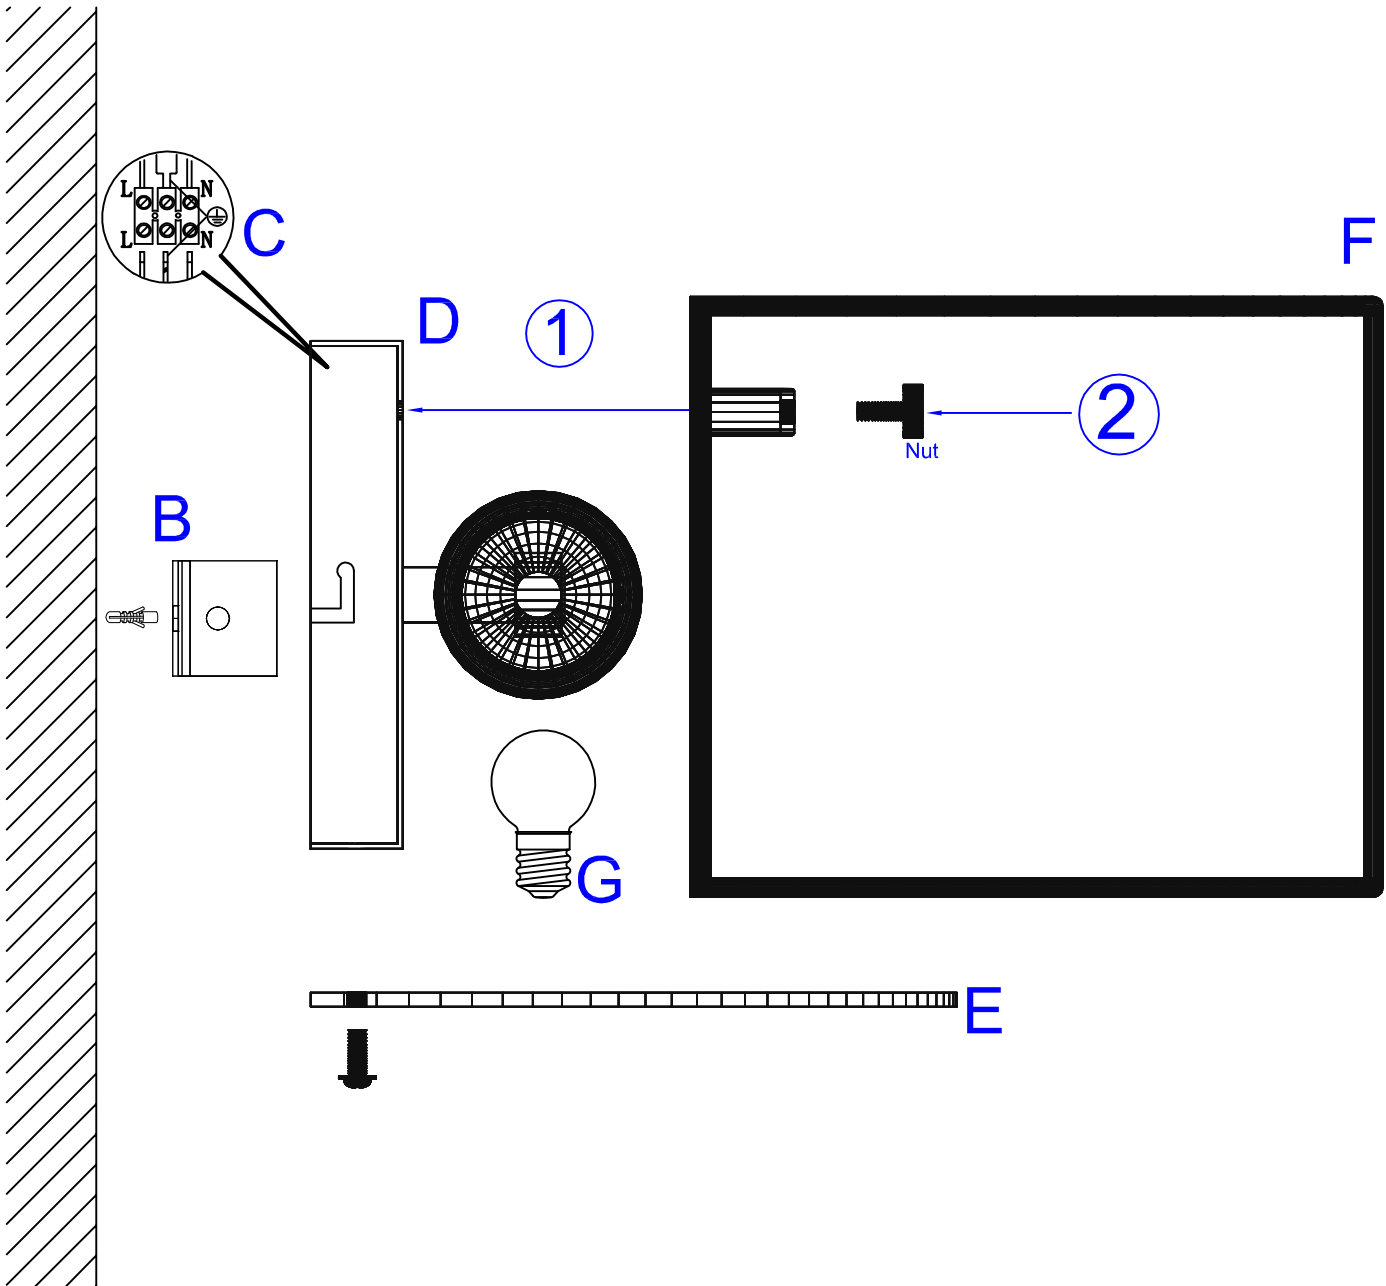

Model:SL357.701.01

**NOTE:ALWAYS TURN POWER OFF BEFORE
INSTALLING LIGHTING FIXTURES!**