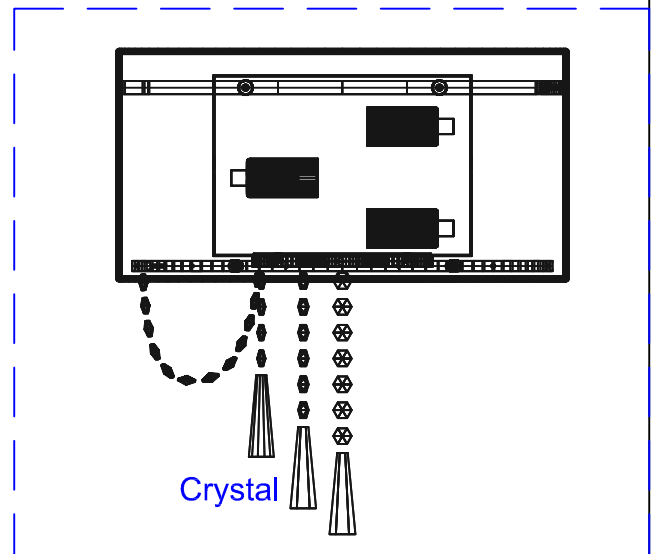

Model:SL892.501.03

NOTE:ALWAYS TURN POWER OFF BEFORE INSTALLING LIGHTING FIXTURES!