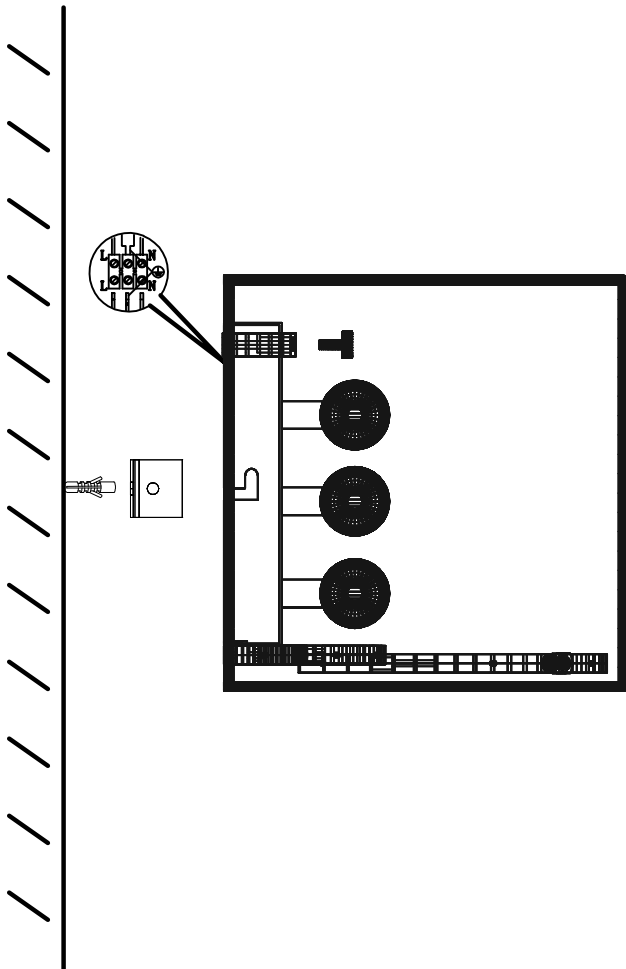

Model:SL892.501.03

NOTE:ALWAYS TURN POWER OFF BEFORE INSTALLING LIGHTING FIXTURES!