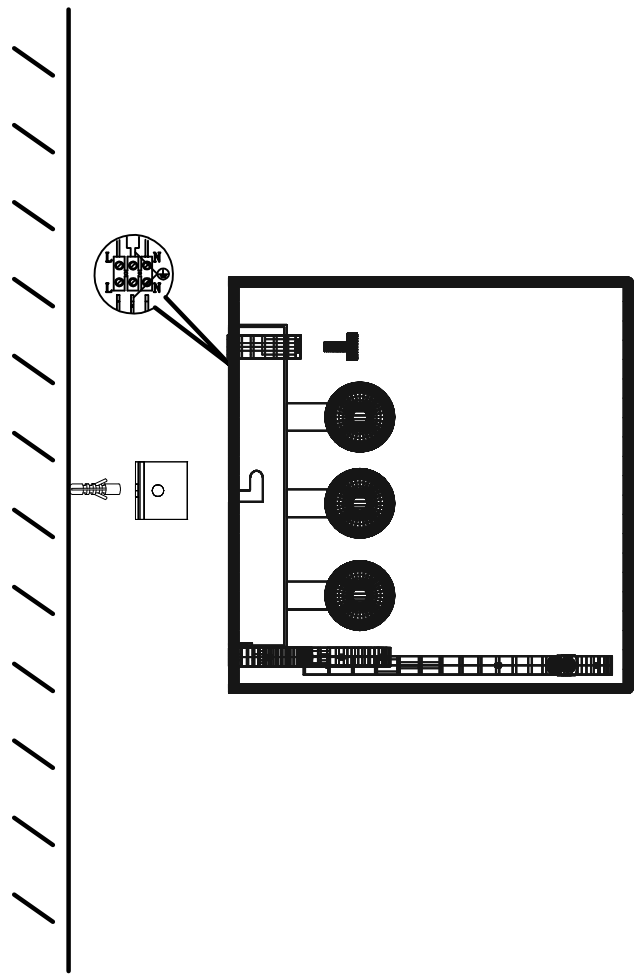

Model:SL892.701.03

NOTE:ALWAYS TURN POWER OFF BEFORE INSTALLING LIGHTING FIXTURES!