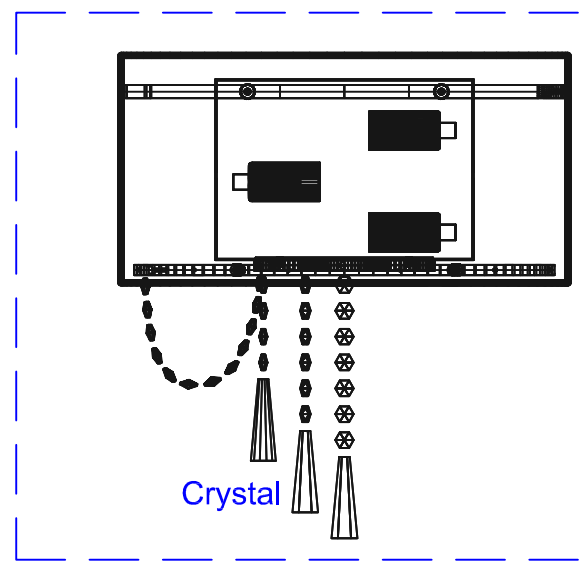

Model:SL892.701.03

NOTE:ALWAYS TURN POWER OFF BEFORE INSTALLING LIGHTING FIXTURES!