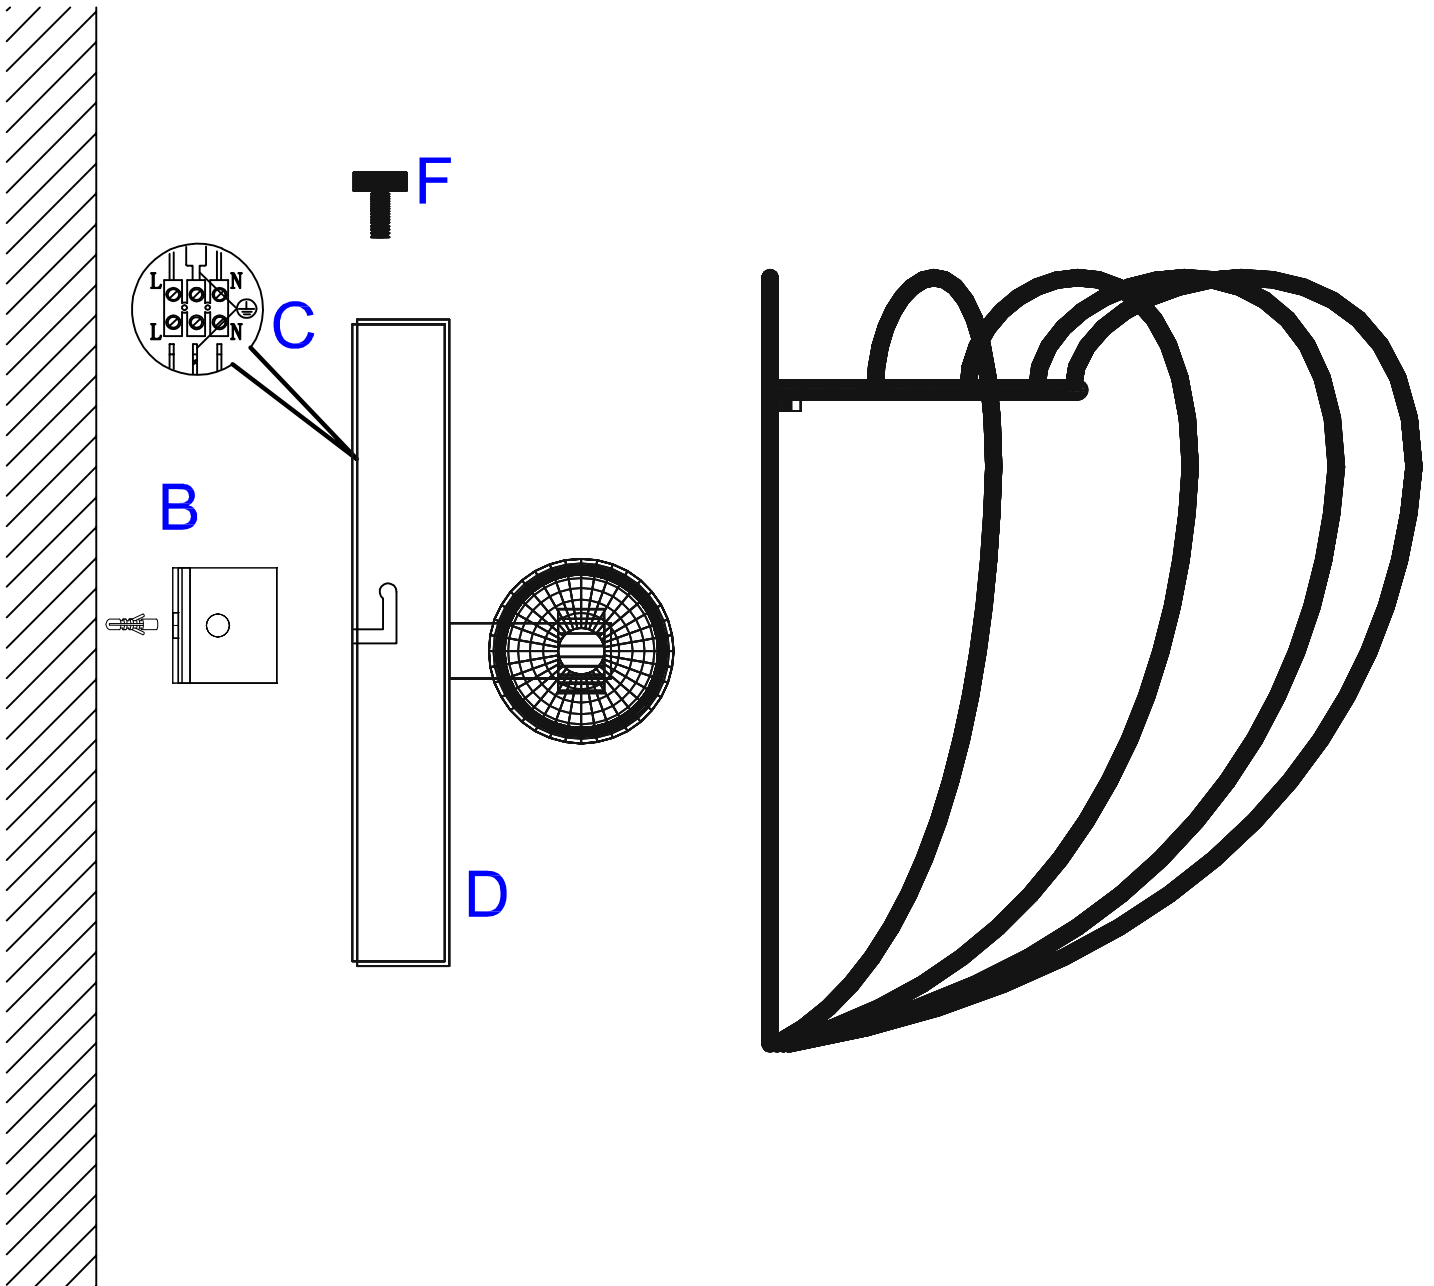

Model:SL351.071.01

**NOTE:ALWAYS TURN POWER OFF BEFORE INSTALLING LIGHTING FIXTURES!**