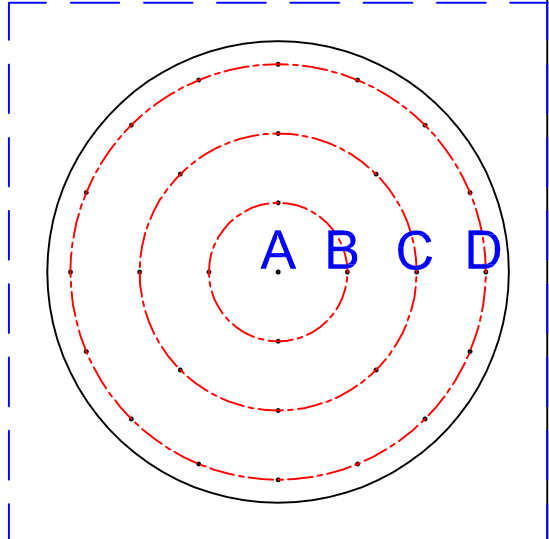

Model:SL350.093.05

NOTE:ALWAYS TURN POWER OFF BEFORE INSTALLING LIGHTING FIXTURES!