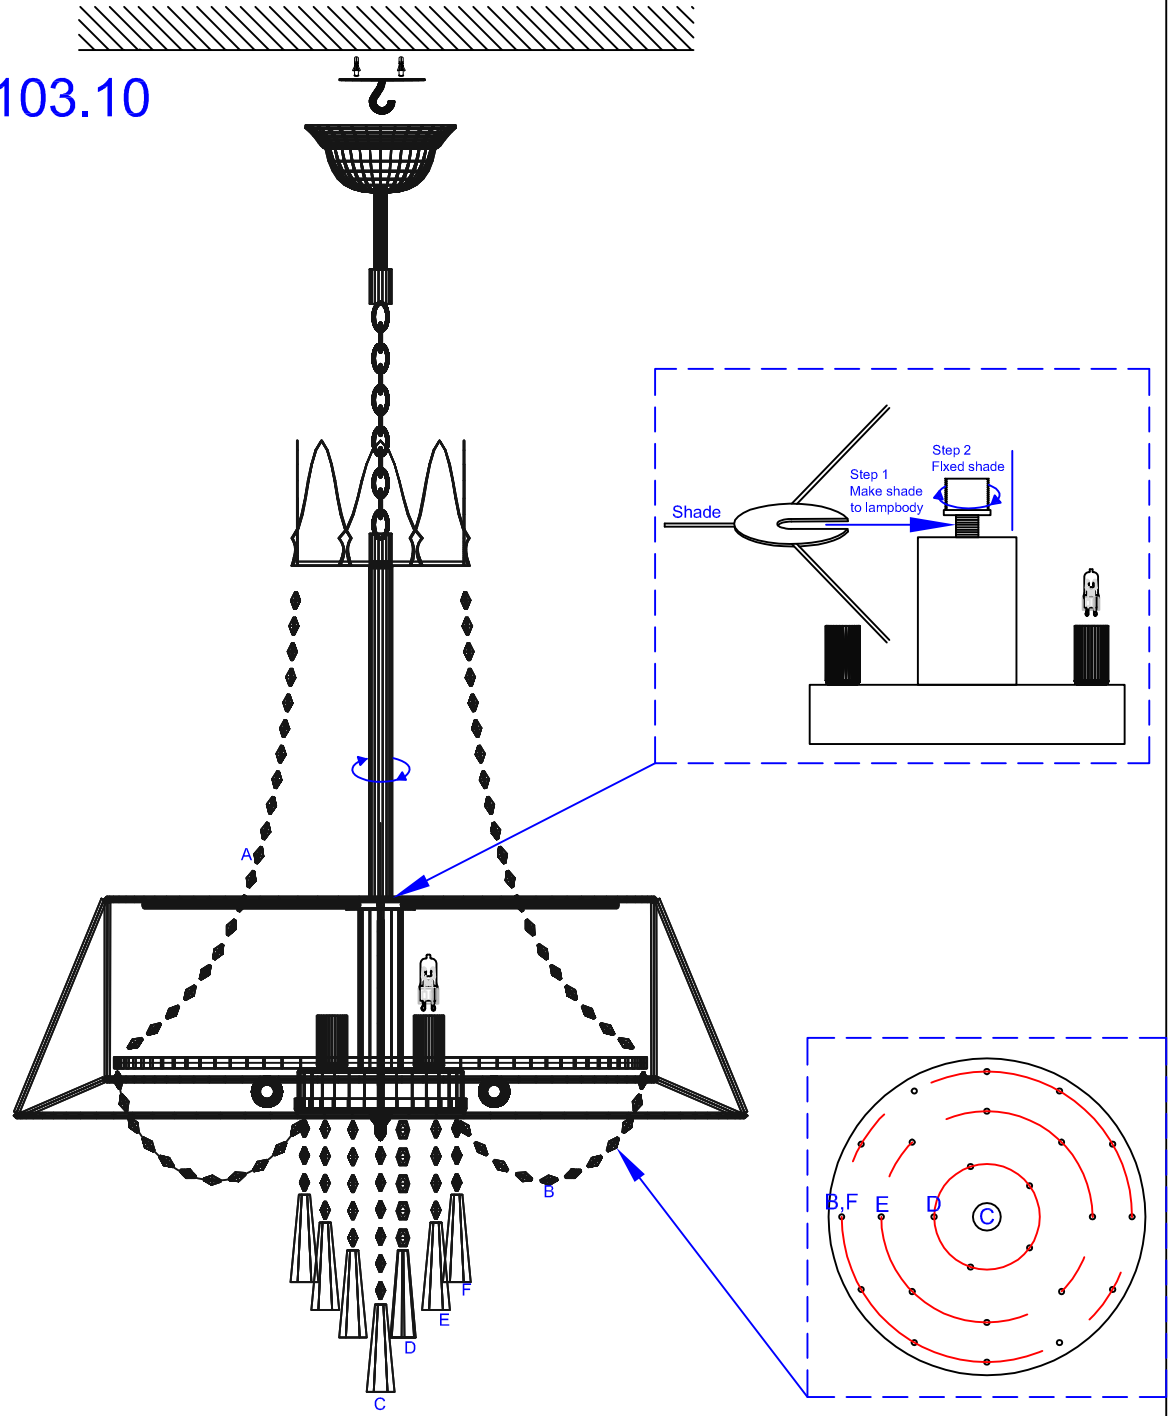

Model: SL355.103.10

NOTE: ALWAYS TURN POWER OFF BEFORE INSTALLING LIGHTING FIXTURES!