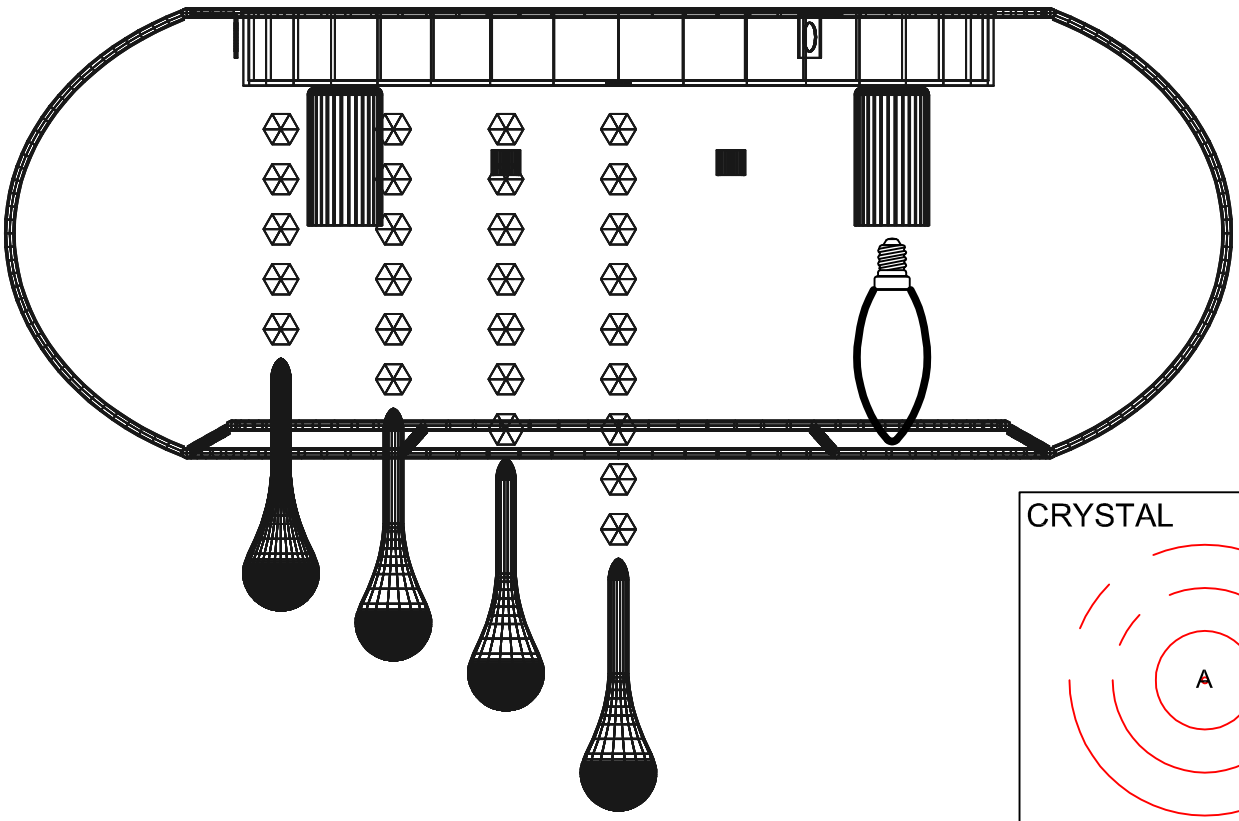

Model:SL350.082.05

**NOTE:ALWAYS TURN POWER OFF BEFORE INSTALLING LIGHTING FIXTURES!**