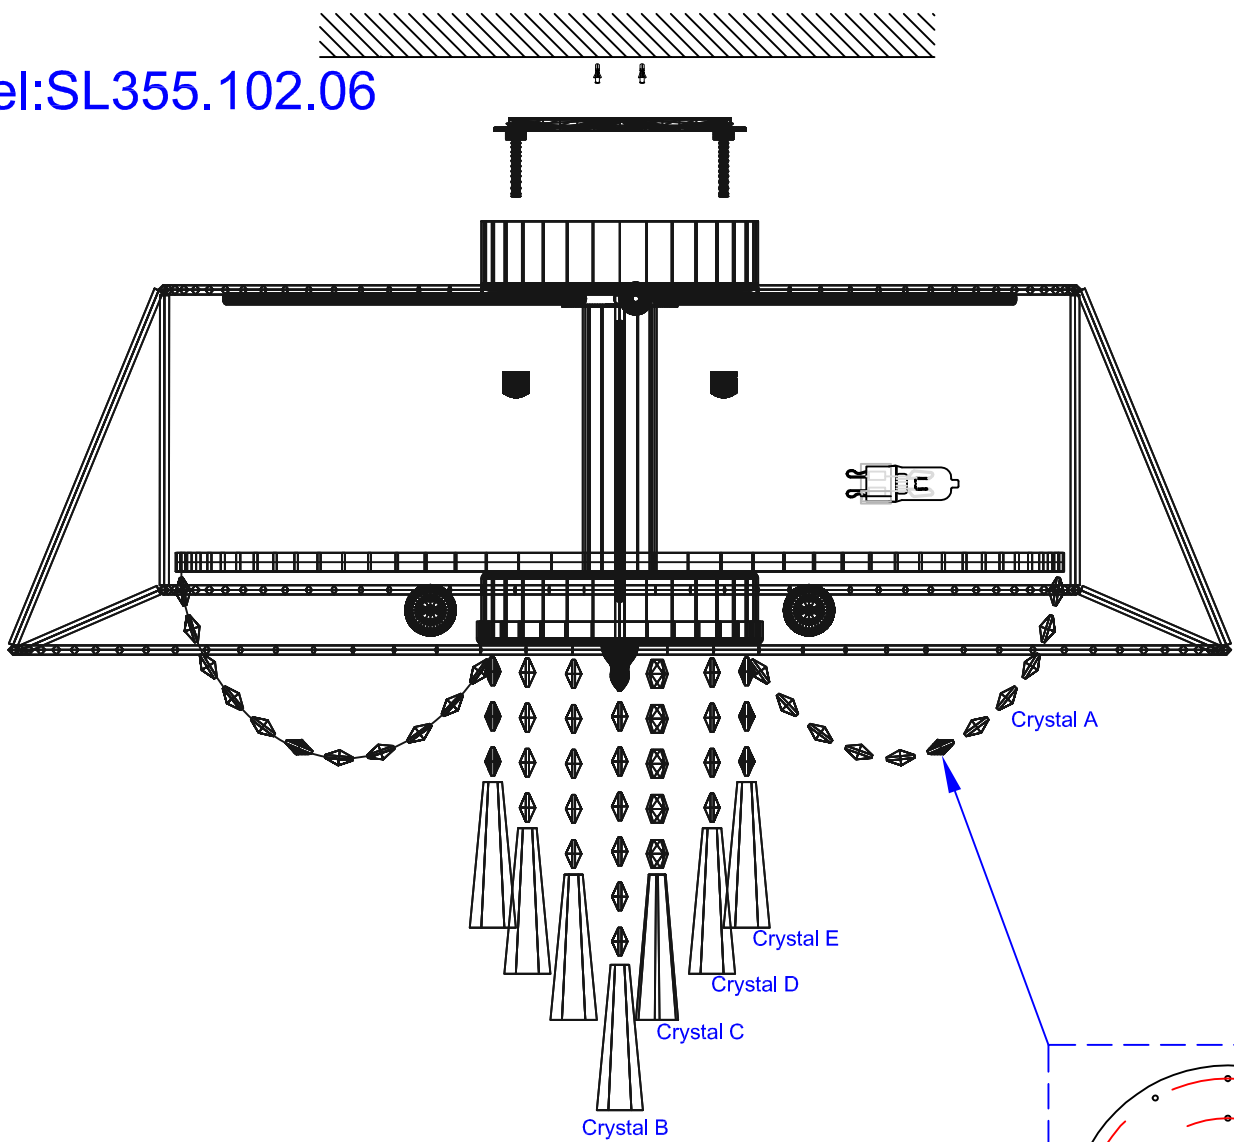

Model:SL355.102.06

NOTE:ALWAYS TURN POWER OFF BEFORE INSTALLING LIGHTING FIXTURES!