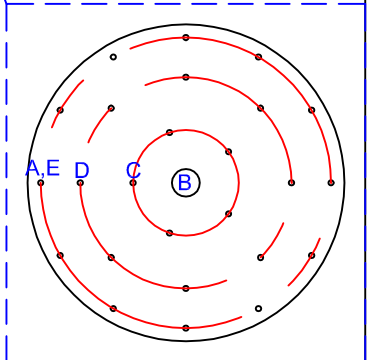

Model:SL355.102.06

NOTE:ALWAYS TURN POWER OFF BEFORE INSTALLING LIGHTING FIXTURES!