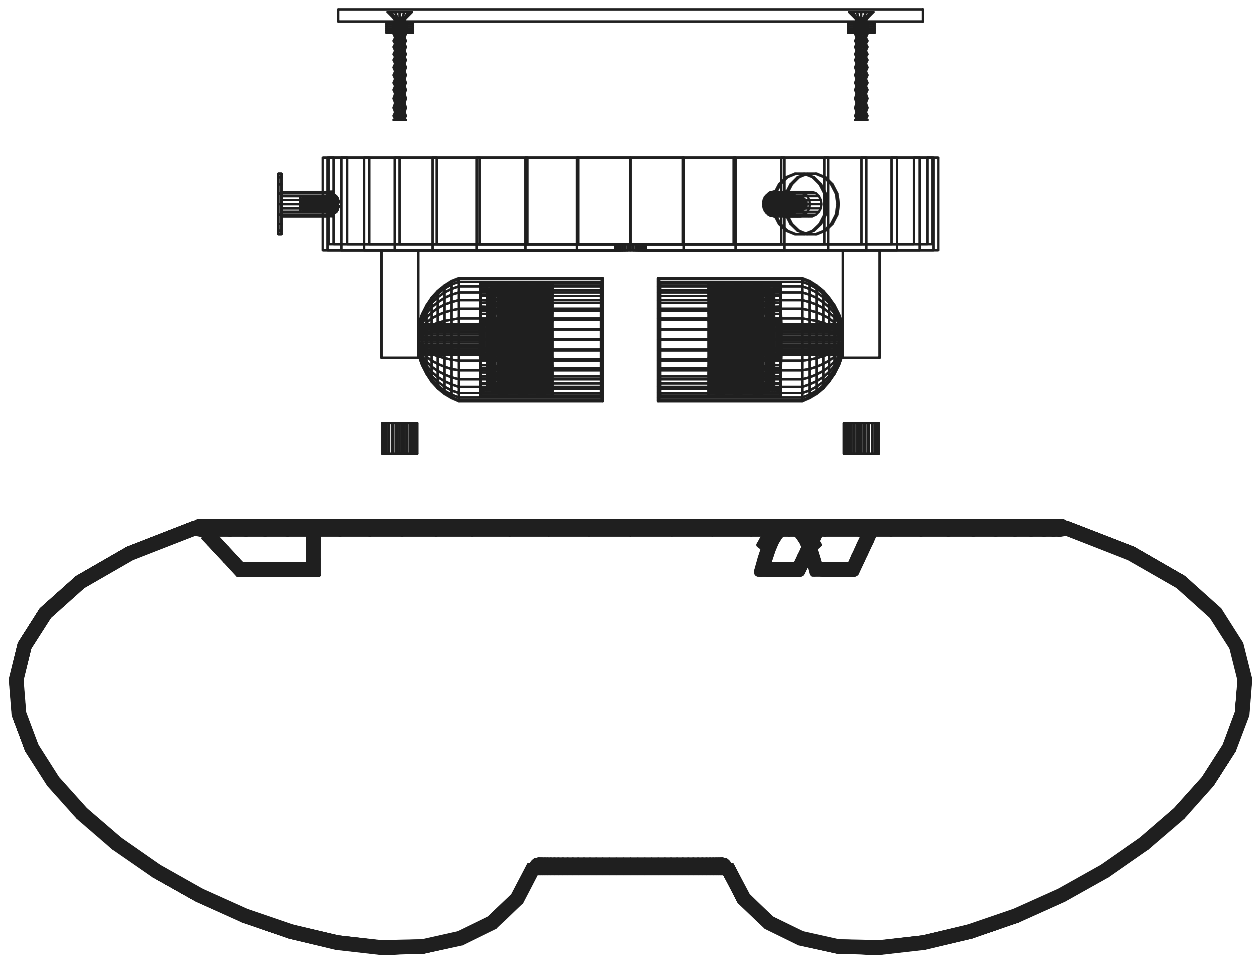

Model:SL351.052.05

**NOTE:ALWAYS TURN POWER OFF BEFORE
INSTALLING LIGHTING FIXTURES!**