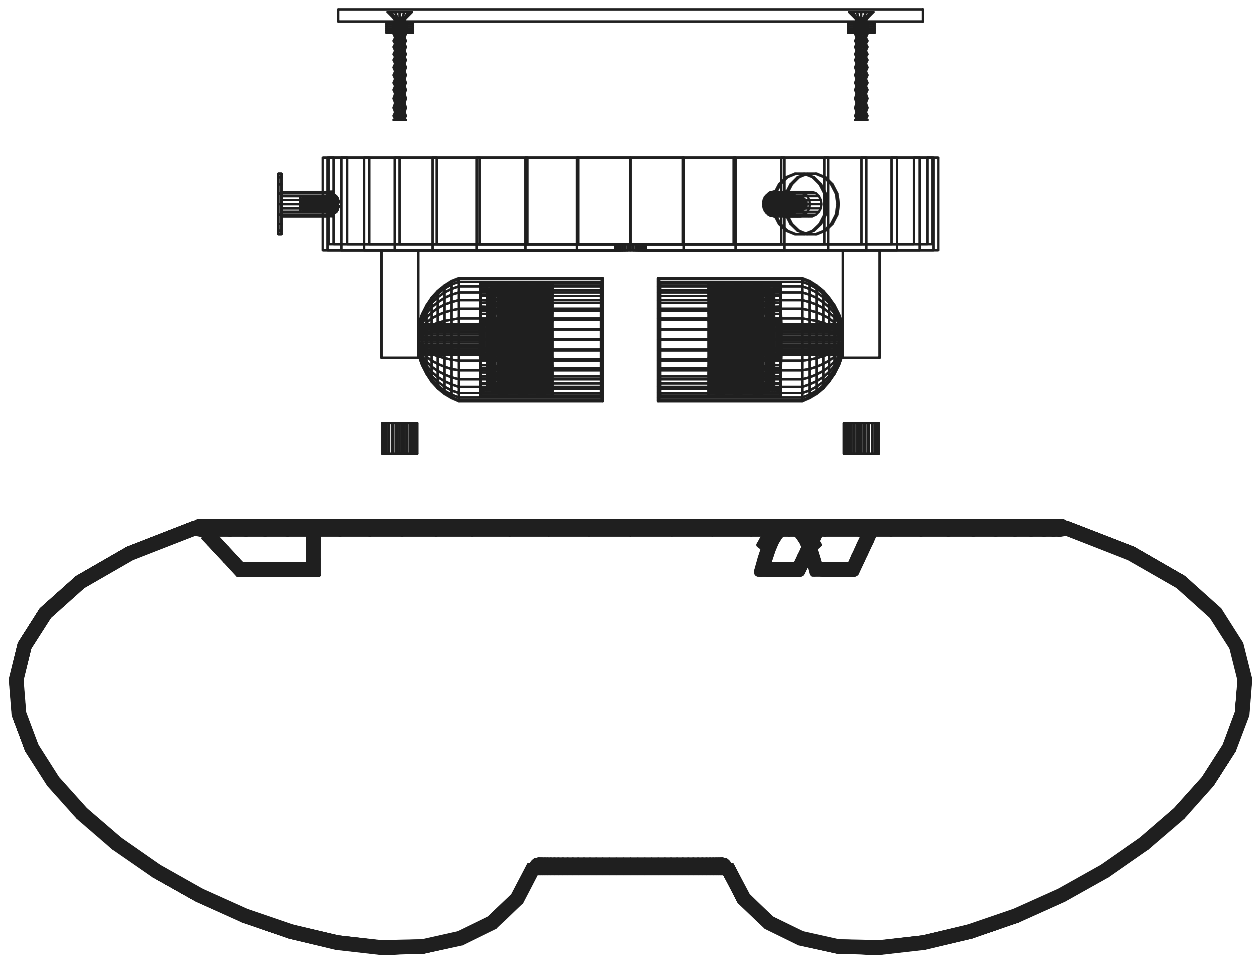

Model:SL351.072.05

**NOTE:ALWAYS TURN POWER OFF BEFORE
INSTALLING LIGHTING FIXTURES!**