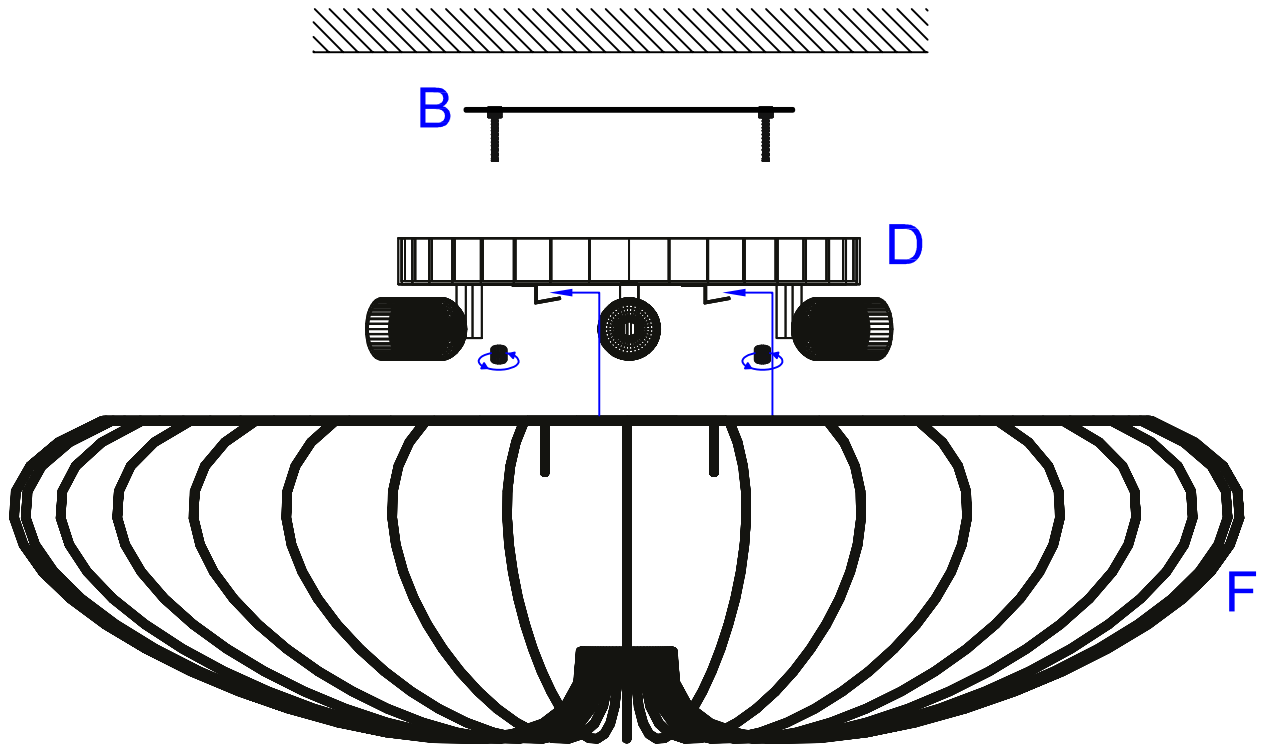

Model:SL351.152.08

**NOTE:ALWAYS TURN POWER OFF BEFORE
INSTALLING LIGHTING FIXTURES!**