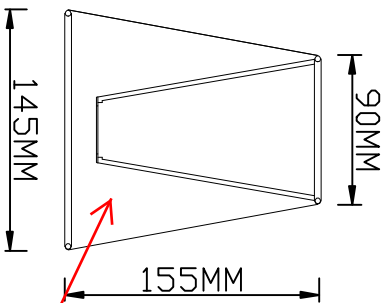

INSTALLATION INSTRUCTION ODEON LIGHT ART. 3393/1W

A3393

CR3393