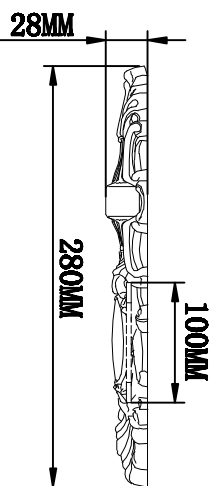

# INSTALLATION INSTRUCTION ODEON LIGHT ART. 3394/1W

**G33394**

**CR33394S**

**CR33394**

4pcs

A

B

1pcs