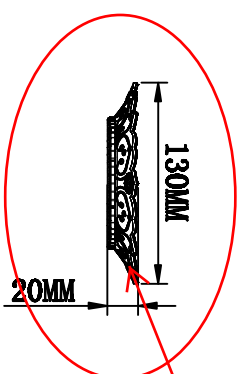

# INSTALLATION INSTRUCTION ODEON LIGHT ART. 3394/1W

**G33394**

**CR33394S**

**CR33394**

4pcs

A

B

1pcs