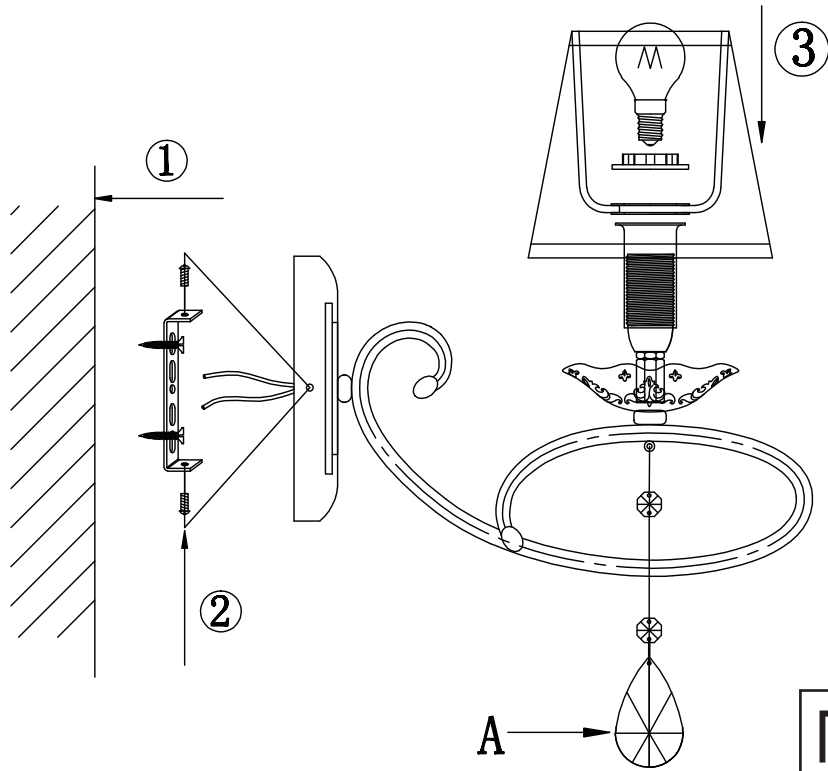

# Instruction

Collection: Elegant  
Series: Passarinho  
Model: ARM001-01-W  
Wall-mounted

A=1

- Wall-mounted

1 x E14 (40w)

**MAYTONI**  
DECORATIVE LIGHTING

[www.maytoni.de](http://www.maytoni.de)