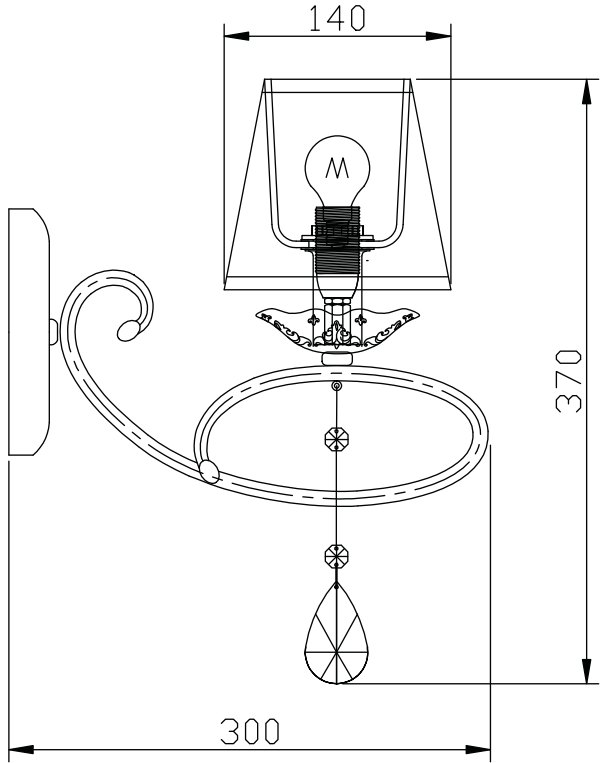

# Instruction

Collection: Elegant  
Series: Passarinho  
Model: ARM001-01-W  
Wall-mounted

A=1

- Wall-mounted

1 x E14 (40w)

**MAYTONI**  
DECORATIVE LIGHTING

[www.maytoni.de](http://www.maytoni.de)