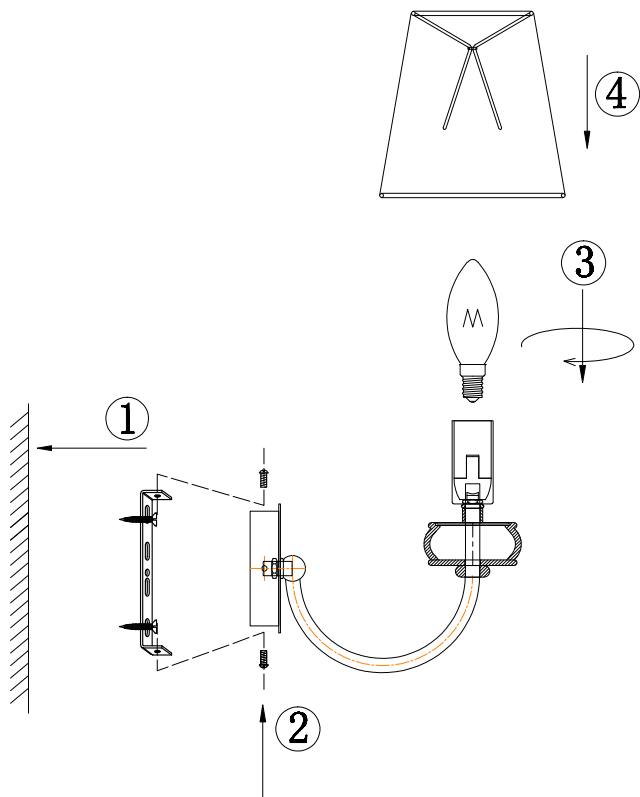

# Instruction

ARM006WL-01G

1 x E14 (40W)

Model: ARM006WL-01G  
Collection: Elegant  
Series: Roma

Wall Lamps