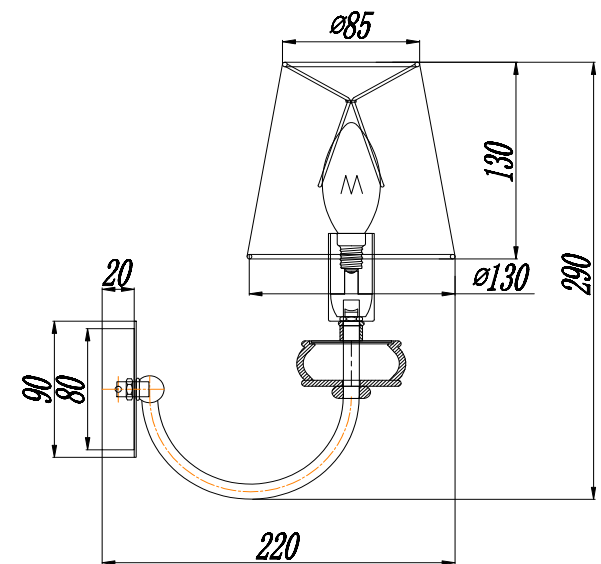

# Instruction

ARM006WL-01G

1 x E14 (40W)

Model: ARM006WL-01G  
Collection: Elegant  
Series: Roma

Wall Lamps