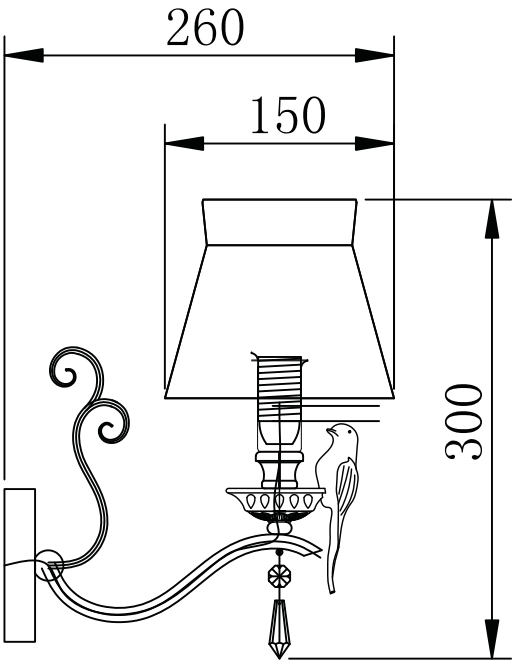

# Instruction

Collection: Elegant  
Series: Bird  
Model: ARM013-01-W  
Wall-mounted

– Wall-mounted

1 x E14 (40w)

**MAYTONI**  
DECORATIVE LIGHTING

[www.maytoni.de](http://www.maytoni.de)