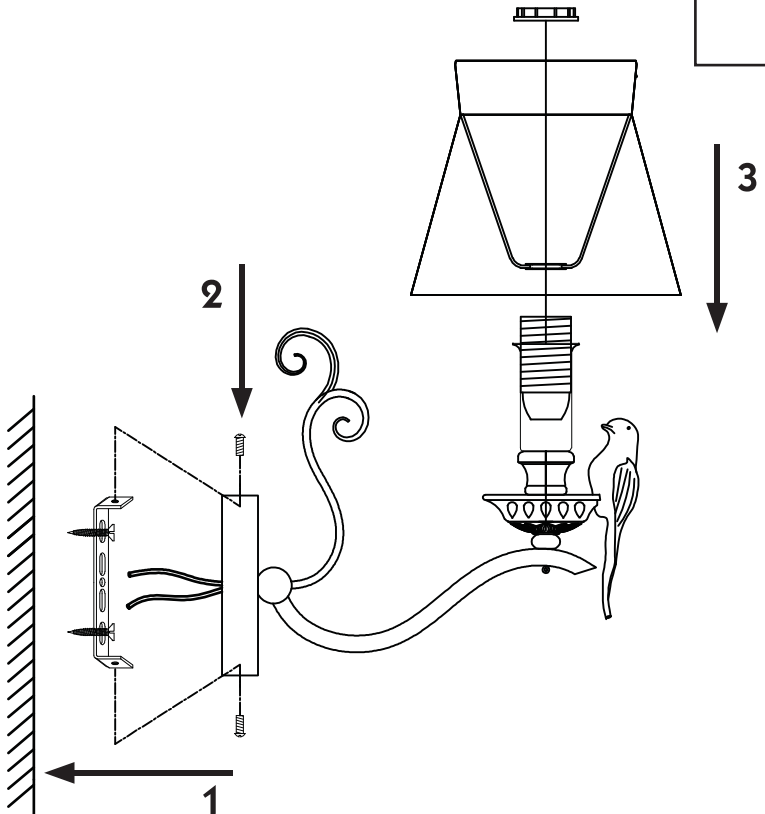

# Instruction

Collection: Elegant  
Series: Bird  
Model: ARM013-01-W  
Wall-mounted

– Wall-mounted

1 x E14 (40w)

**MAYTONI**  
DECORATIVE LIGHTING

[www.maytoni.de](http://www.maytoni.de)