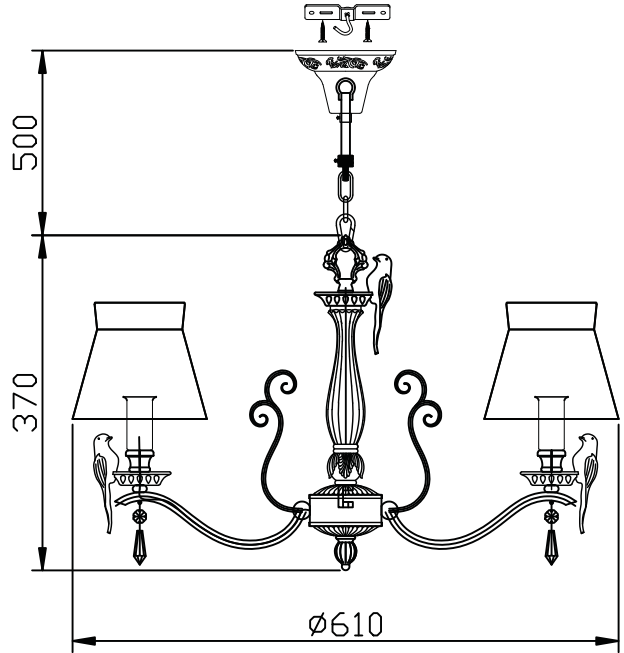

Instruction

Collection: Elegant
Series: Bird
Model: ARM013-06-W
Suspended

 – Suspended

6 x E14 (40w)

MAYTONI
DECORATIVE LIGHTING

www.maytoni.de