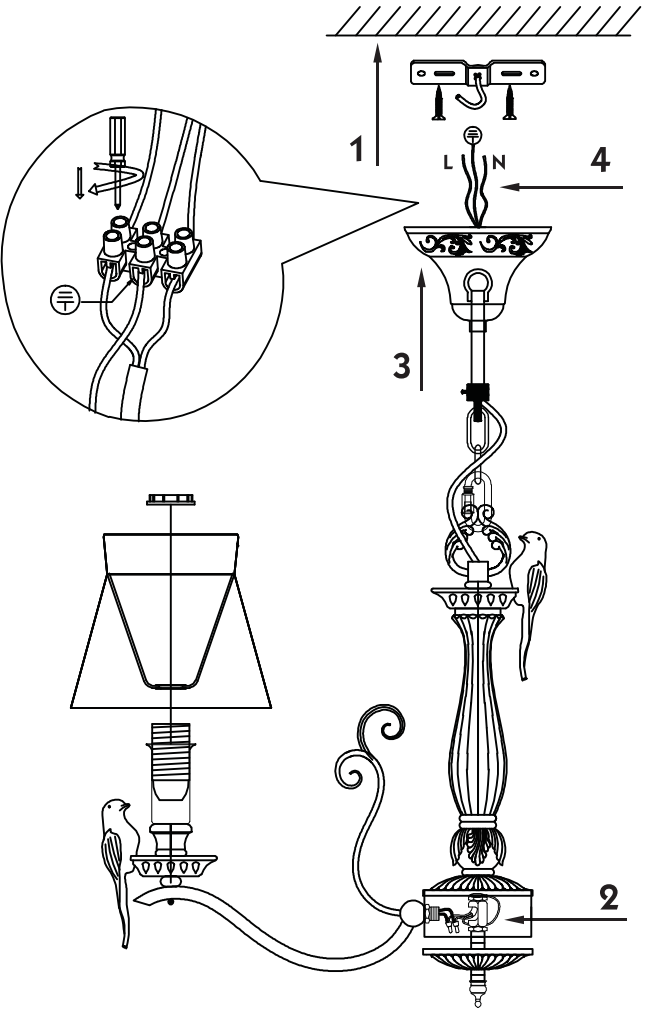

Instruction

Collection: Elegant
Series: Bird
Model: ARM013-06-W
Suspended

 – Suspended

6 x E14 (40w)

MAYTONI
DECORATIVE LIGHTING

www.maytoni.de