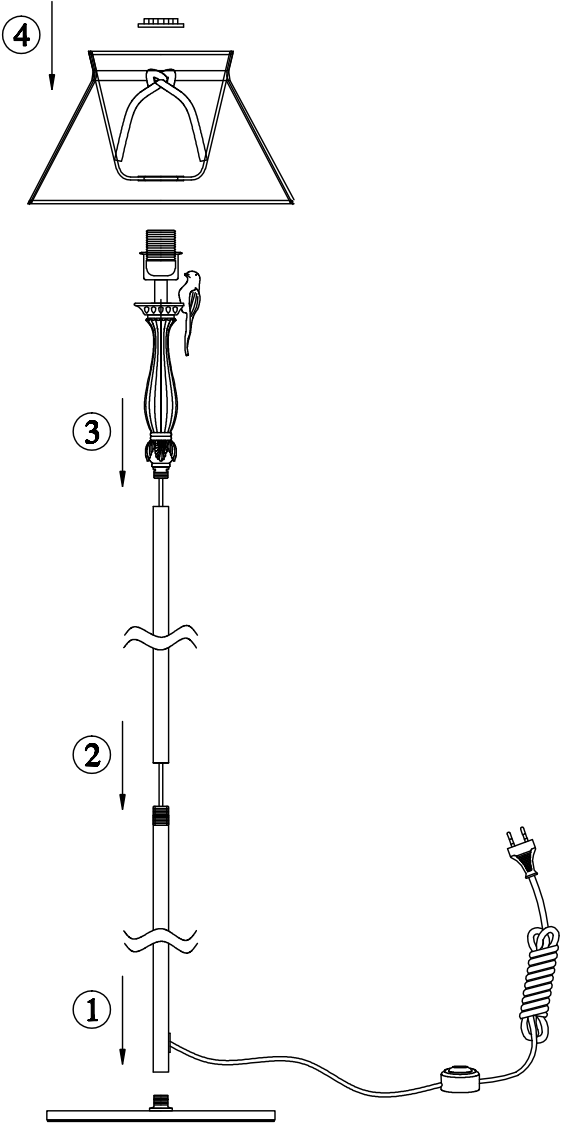

Instruction

Collection: Elegant
Series: Bird
Model: ARM013-22-W
Mobile

I – Mobile

1 x E27 (40w)

MAYTONI
DECORATIVE LIGHTING

www.maytoni.de