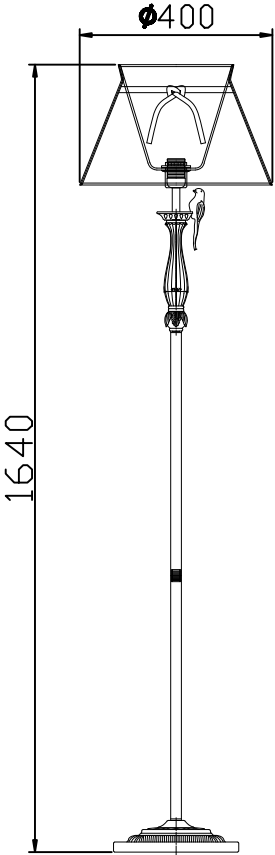

Instruction

Collection: Elegant
Series: Bird
Model: ARM013-22-W
Mobile

I – Mobile

1 x E27 (40w)

MAYTONI
DECORATIVE LIGHTING

www.maytoni.de