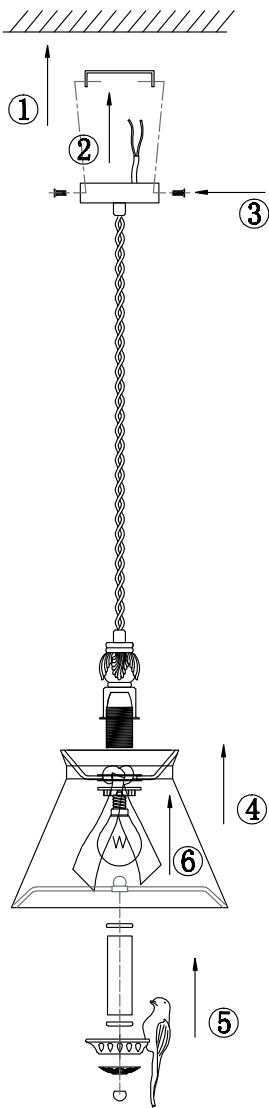

# Instruction

Collection: Elegant  
Series: Bird  
Model: ARM013-PL-01-W  
Ceiling

1 x E14 (40w)

**MAYTONI**  
DECORATIVE LIGHTING

[www.maytoni.de](http://www.maytoni.de)