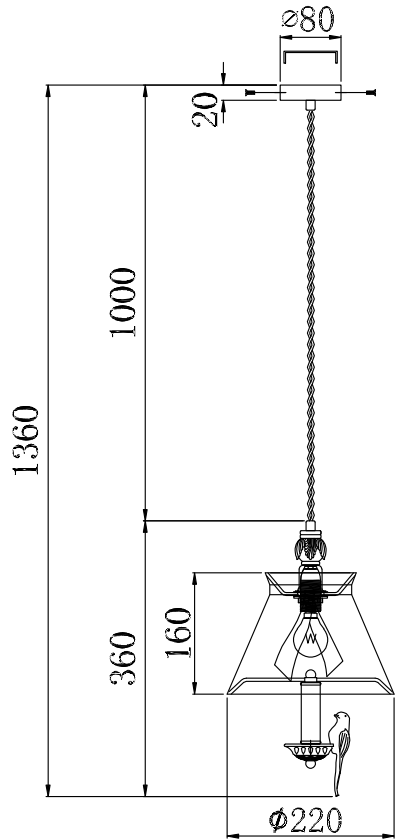

# Instruction

Collection: Elegant  
Series: Bird  
Model: ARM013-PL-01-W  
Ceiling

1 x E14 (40w)

**MAYTONI**  
DECORATIVE LIGHTING

[www.maytoni.de](http://www.maytoni.de)