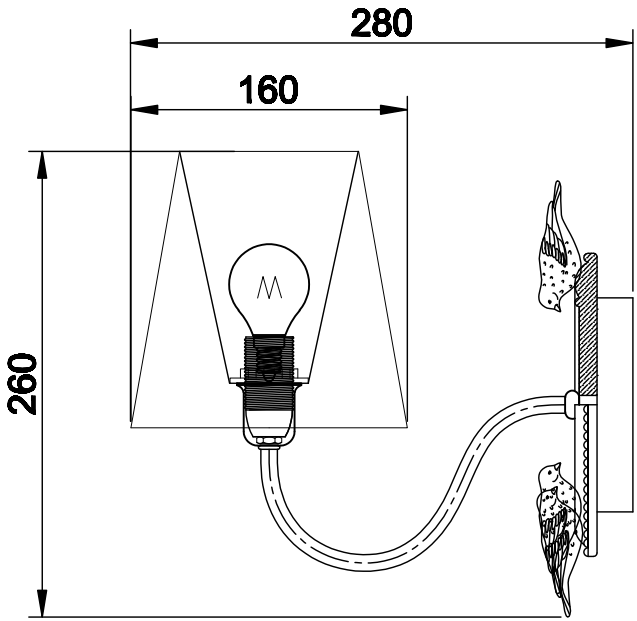

Instruction

Collection: Elegant
Series: Bouquet
Model: ARM023-01-S
Wall-mounted

– Wall-mounted

1 x E14 (40w)

MAYTONI
DECORATIVE LIGHTING

www.maytoni.de