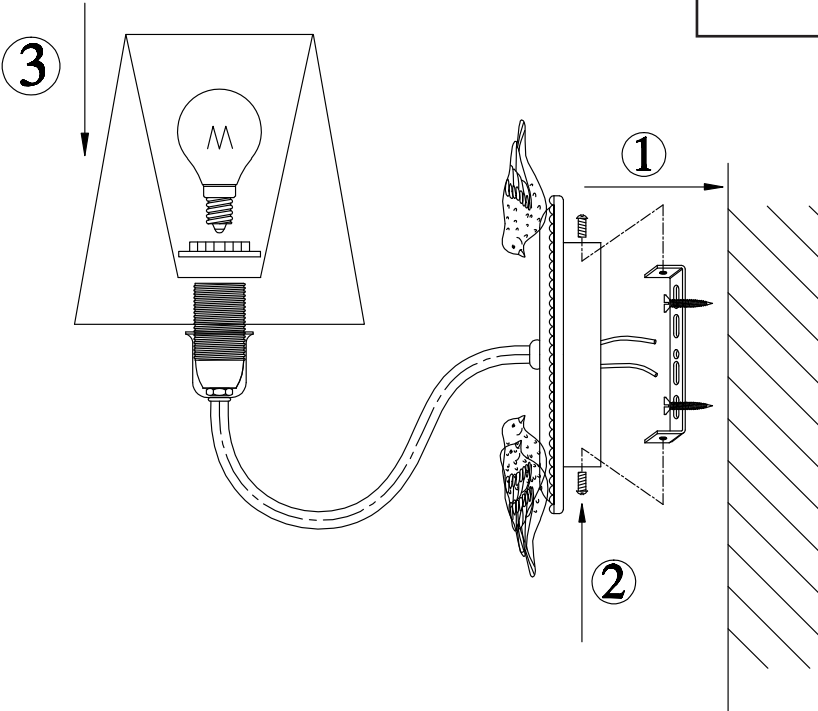

Instruction

Collection: Elegant
Series: Bouquet
Model: ARM023-01-S
Wall-mounted

– Wall-mounted

1 x E14 (40w)

MAYTONI
DECORATIVE LIGHTING

www.maytoni.de