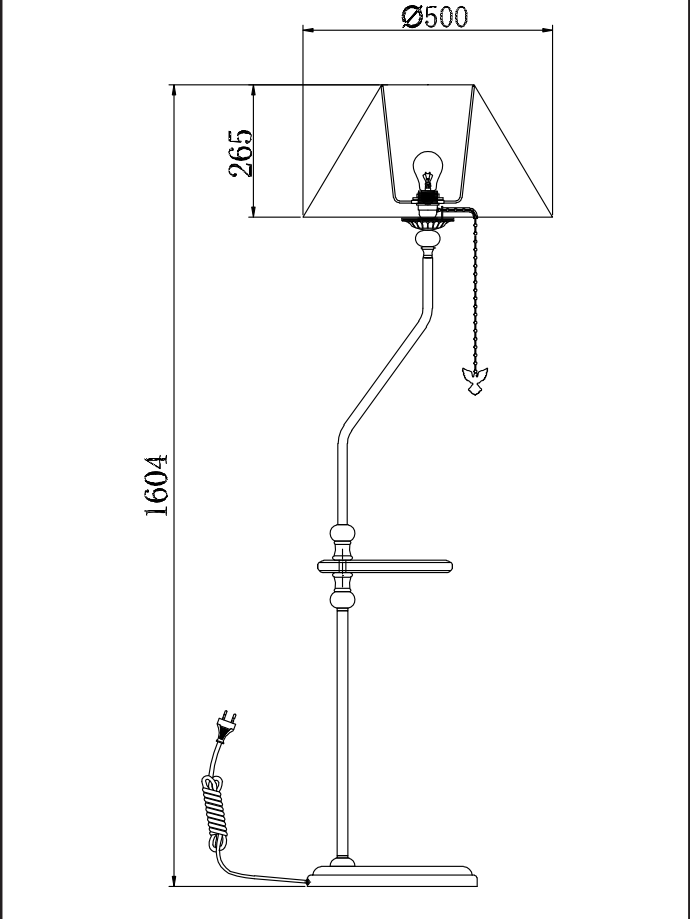

# Instruction

Collection: Elegant  
Series: Bouquet  
Model: ARM023-FL-01-S  
Mobile

**I** – Mobile

  
1 x E27 (40w)

**MAYTONI**  
DECORATIVE LIGHTING  
[www.maytoni.de](http://www.maytoni.de)