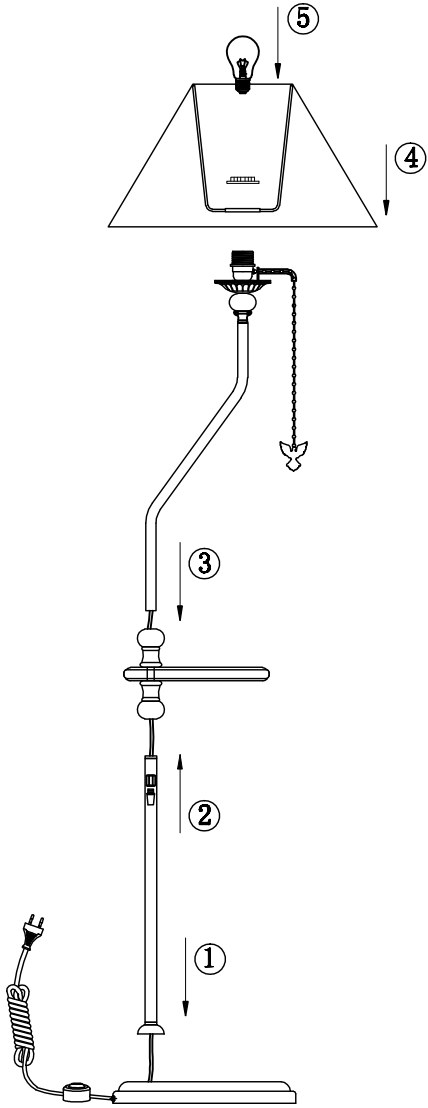

# Instruction

Collection: Elegant  
Series: Bouquet  
Model: ARM023-FL-01-S  
Mobile

**I** – Mobile

  
1 x E27 (40w)

**MAYTONI**  
DECORATIVE LIGHTING  
[www.maytoni.de](http://www.maytoni.de)