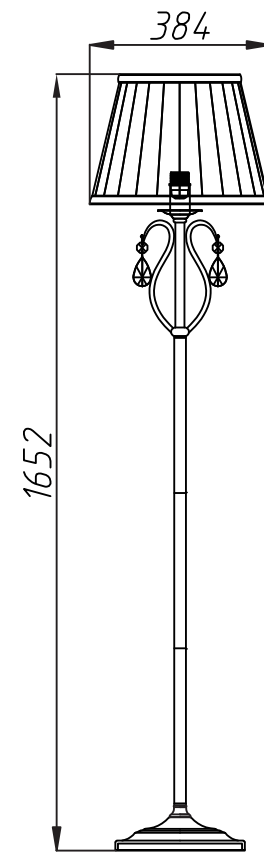

Instruction

Collection: Elegant
Series: Brionia
Model: ARM172-11-G
Mobile

I – Mobile

1 x E14 (40w)

MAYTONI
DECORATIVE LIGHTING

www.maytoni.de