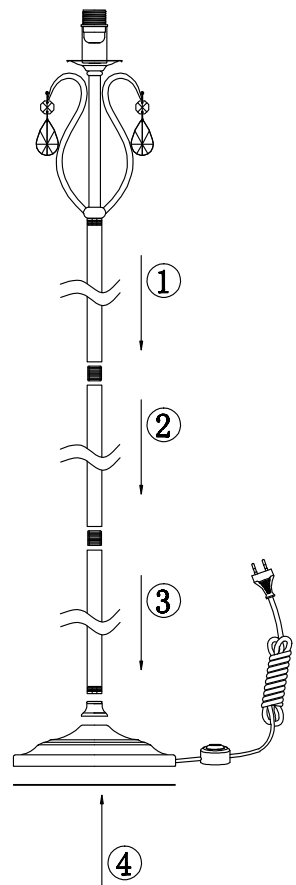

Instruction

Collection: Elegant
Series: Brionia
Model: ARM172-11-G
Mobile

I – Mobile

1 x E14 (40w)

MAYTONI
DECORATIVE LIGHTING

www.maytoni.de