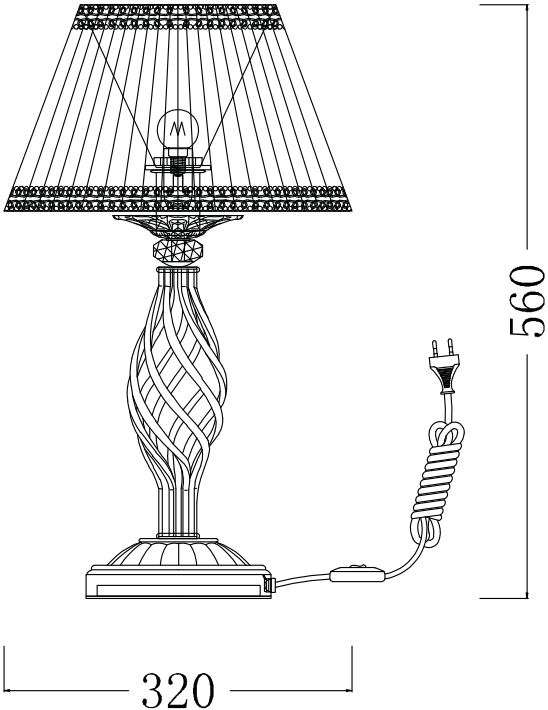

Instruction

Collection: Elegant
Series: Grace
Model: ARM247-00-G
Mobile

1 x E14 (40w)

MAYTONI
DECORATIVE LIGHTING

www.maytoni.de