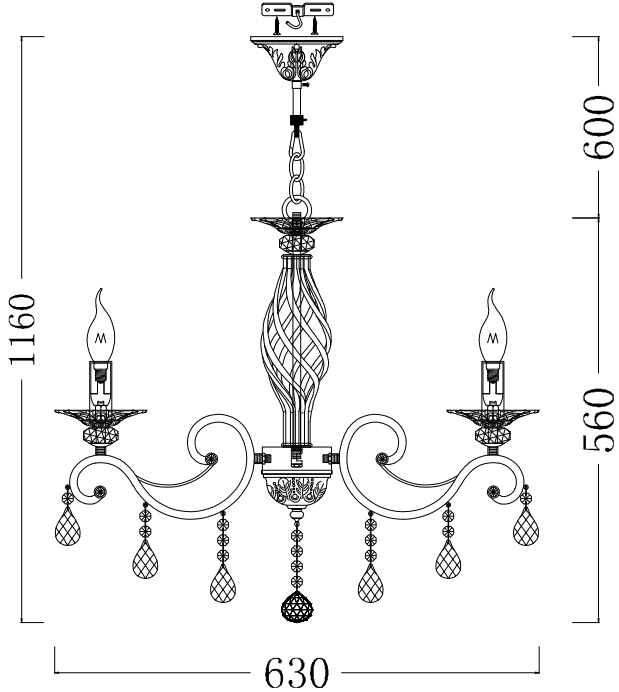

Instruction

Collection: Elegant
 Series: Grace
 Model: ARM247-06-G
 Suspended

A = 6
 B = 6
 C = 6
 D = 1

 6 x E14 (40w)

MAYTONI
 DECORATIVE LIGHTING

www.maytoni.de