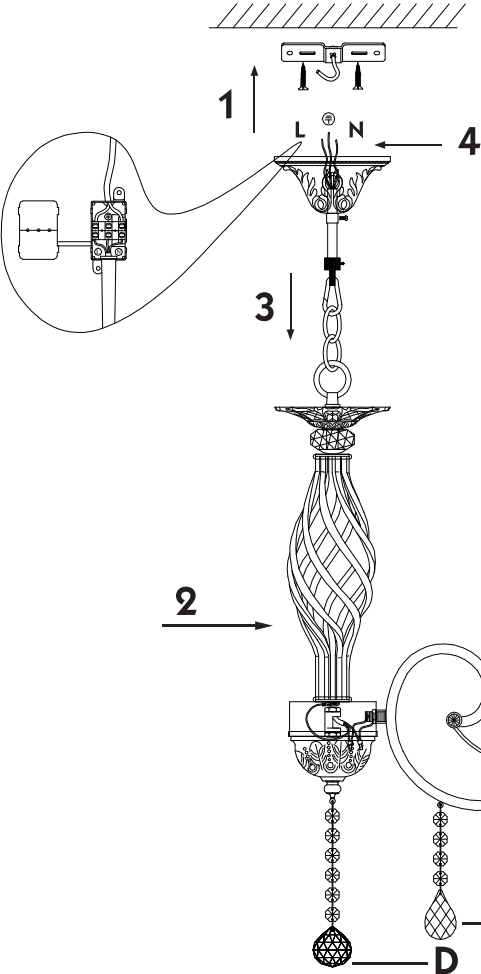

Instruction

Collection: Elegant
 Series: Grace
 Model: ARM247-06-G
 Suspended

A = 6
 B = 6
 C = 6
 D = 1

 6 x E14 (40w)

MAYTONI
 DECORATIVE LIGHTING

www.maytoni.de