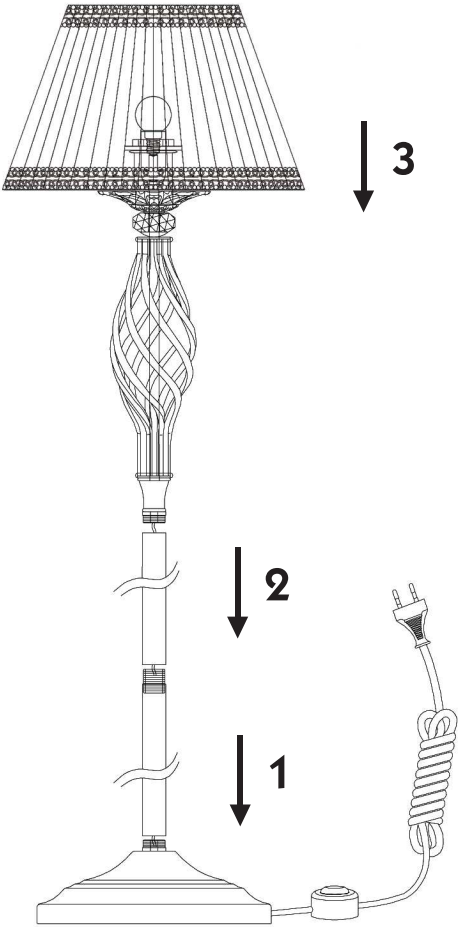

Instruction

Collection: Elegant
Series: Grace
Model: ARM247-11-G
Mobile

I – Mobile

1 x E14 (40w)

MAYTONI
DECORATIVE LIGHTING

www.maytoni.de