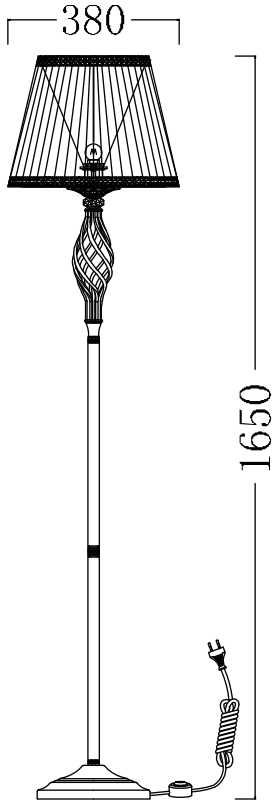

Instruction

Collection: Elegant
Series: Grace
Model: ARM247-11-G
Mobile

I – Mobile

1 x E14 (40w)

MAYTONI
DECORATIVE LIGHTING

www.maytoni.de