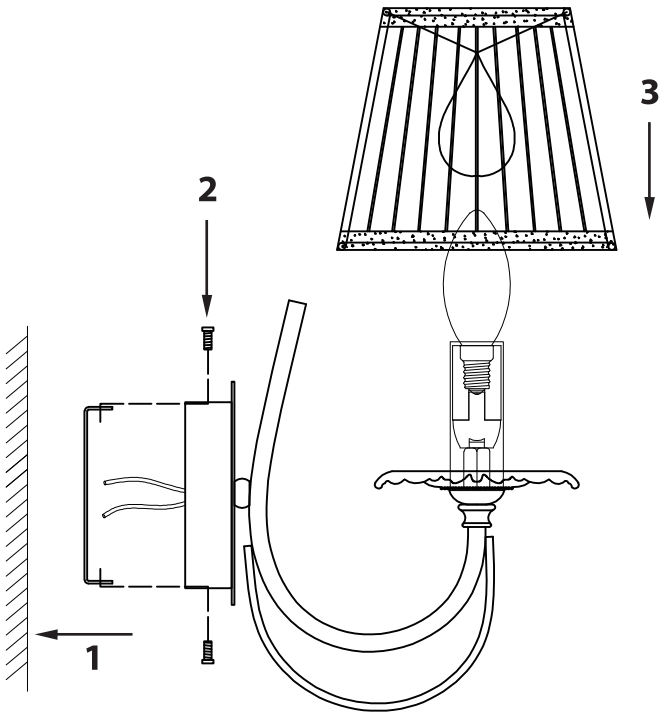

Instruction

Collection: Elegant
Series: Olivia
Model: ARM326-01-W
Wall-mounted

– Wall-mounted

1 x E14 (40w)

MAYTONI
DECORATIVE LIGHTING

www.maytoni.de