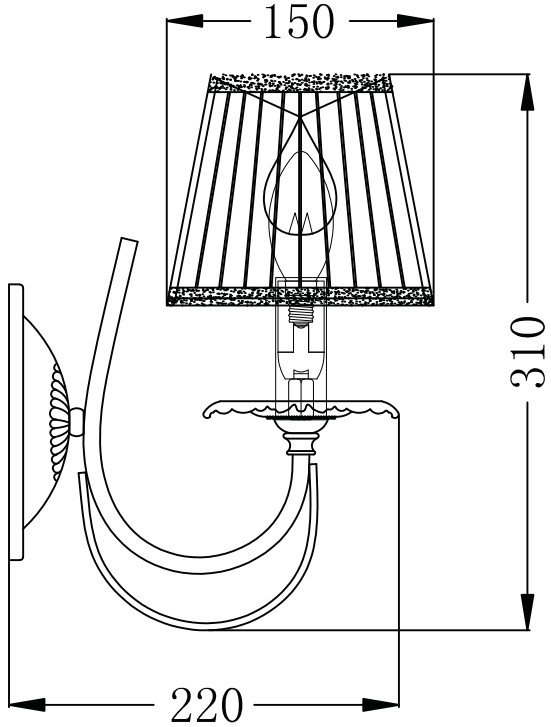

Instruction

Collection: Elegant
Series: Olivia
Model: ARM326-01-W
Wall-mounted

– Wall-mounted

1 x E14 (40w)

MAYTONI
DECORATIVE LIGHTING

www.maytoni.de