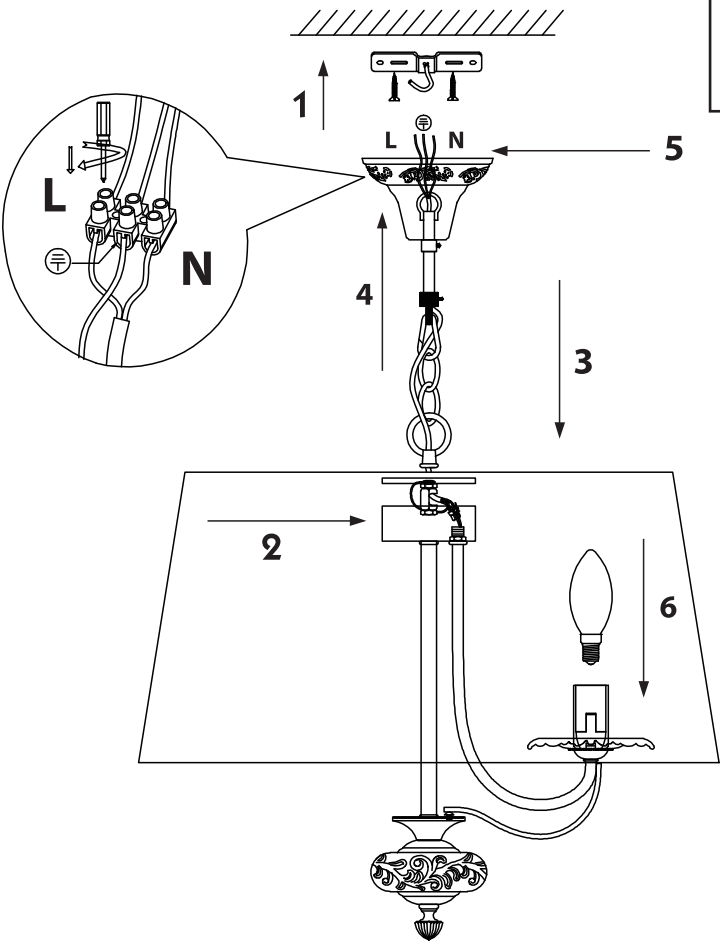

# Instruction

Collection: Elegant  
Series: Olivia  
Model: ARM326-33-W  
Ceiling

  
3 x E14 (40w)

**MAYTONI**  
DECORATIVE LIGHTING  
[www.maytoni.de](http://www.maytoni.de)