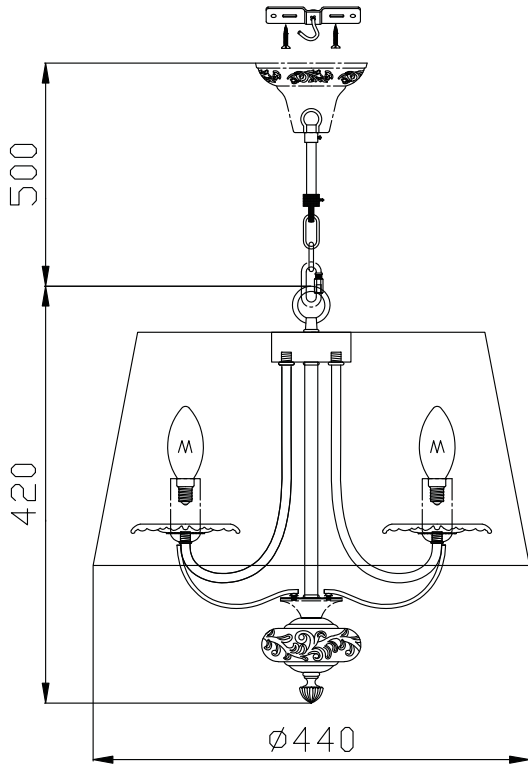

# Instruction

Collection: Elegant  
Series: Olivia  
Model: ARM326-33-W  
Ceiling

  
3 x E14 (40w)

**MAYTONI**  
DECORATIVE LIGHTING  
[www.maytoni.de](http://www.maytoni.de)