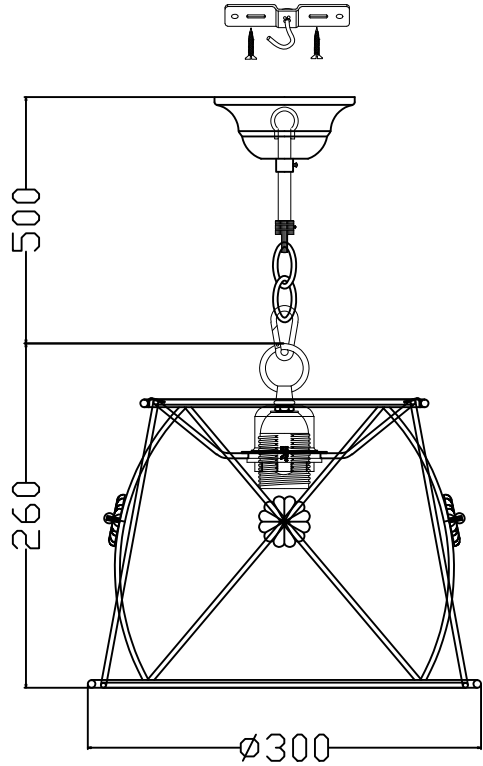

Instruction

Collection: Elegant
Series: Lea
Model: ARM369-11-G
Ceiling

1 x E27 (40w)

MAYTONI
DECORATIVE LIGHTING

www.maytoni.de