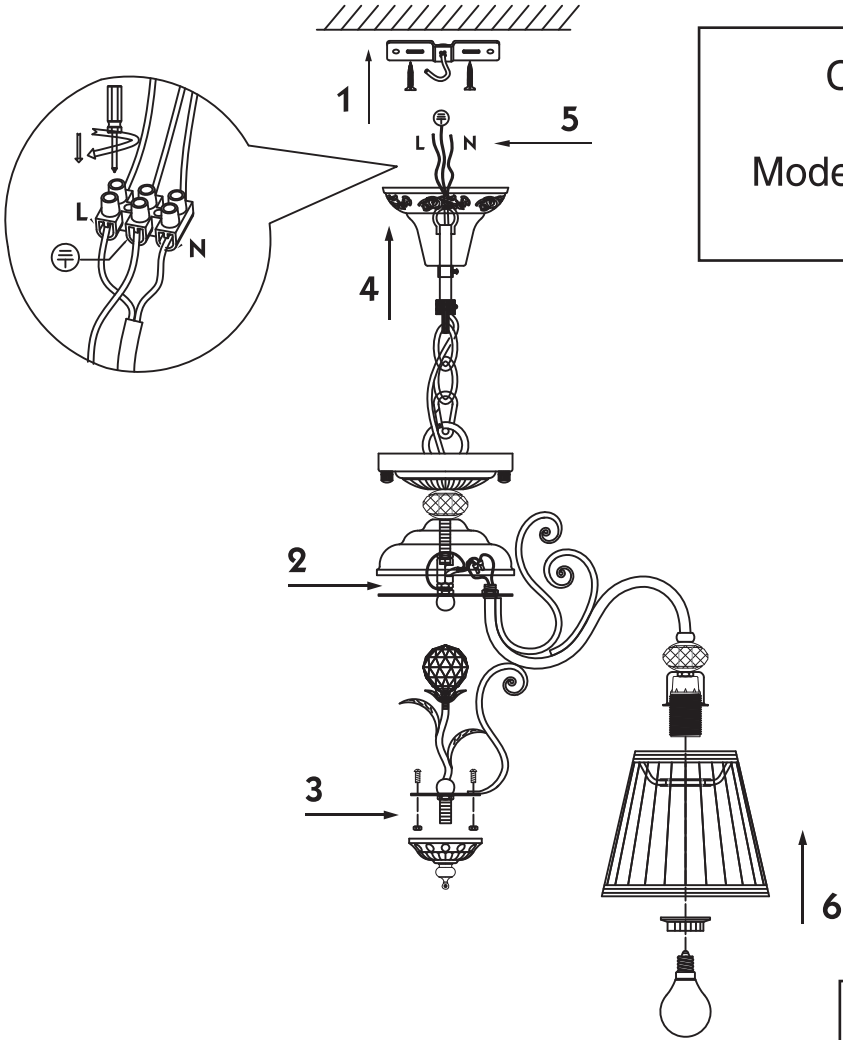

Instruction

Collection: Elegant
Series: Vintage
Model: ARM420-08-R
Suspended

8 x E14 (40w)

MAYTONI
DECORATIVE LIGHTING
www.maytoni.de