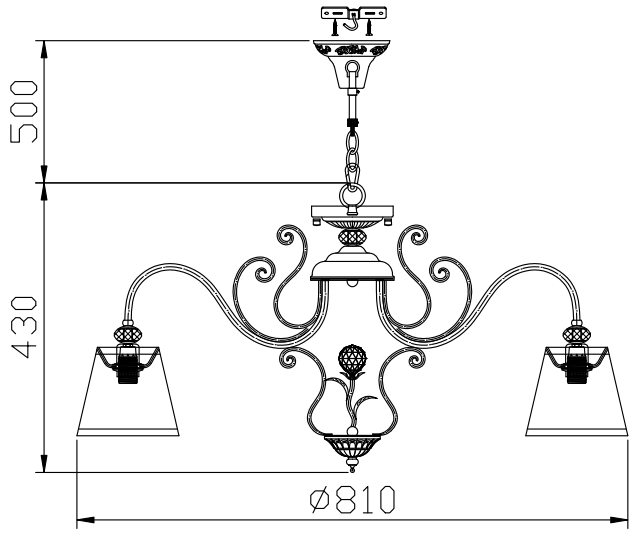

Instruction

Collection: Elegant
Series: Vintage
Model: ARM420-08-R
Suspended

8 x E14 (40w)

MAYTONI
DECORATIVE LIGHTING
www.maytoni.de