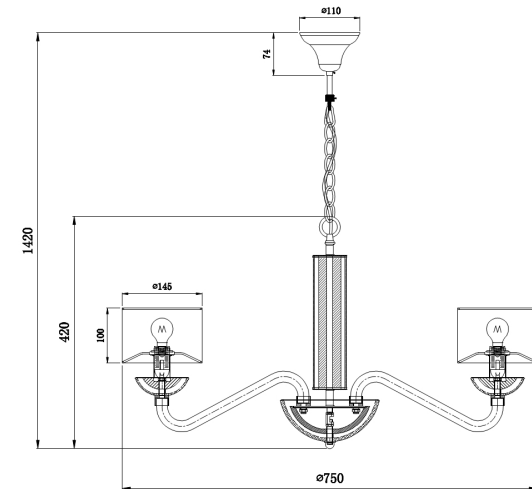

Instruction

Collection: ELEGANT
Series: MARYLAND
Model: ARM526PL-06GR
Ceiling

6 x E14 (40W)

MAYTONI
DECORATIVE LIGHTING

www.maytoni.de