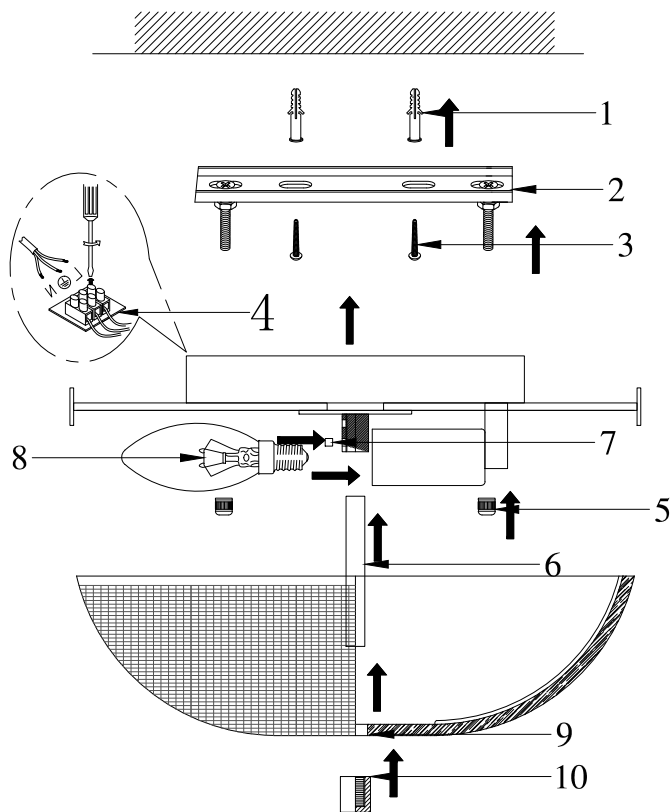

Instruction

C046CL-03N

3 x E14 (40W)

Model: C046CL-03N
Collection: Ceiling & Wall

Ceiling Lamps