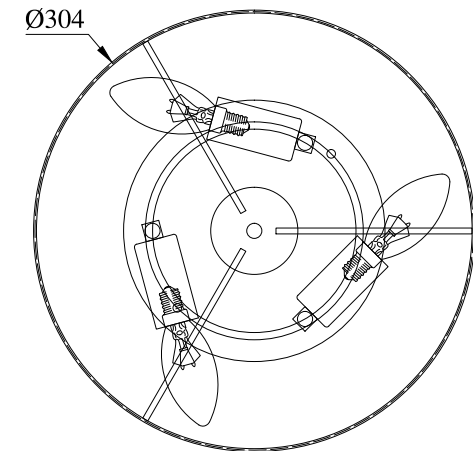

Instruction

C046CL-03N

3 x E14 (40W)

Model: C046CL-03N
Collection: Ceiling & Wall

Ceiling Lamps