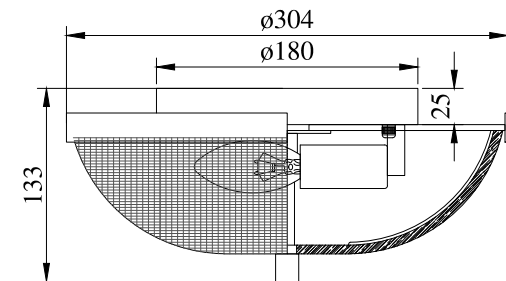

Instruction

C046CL-03N

3 x E14 (40W)

Model: C046CL-03N
Collection: Ceiling & Wall

Ceiling Lamps