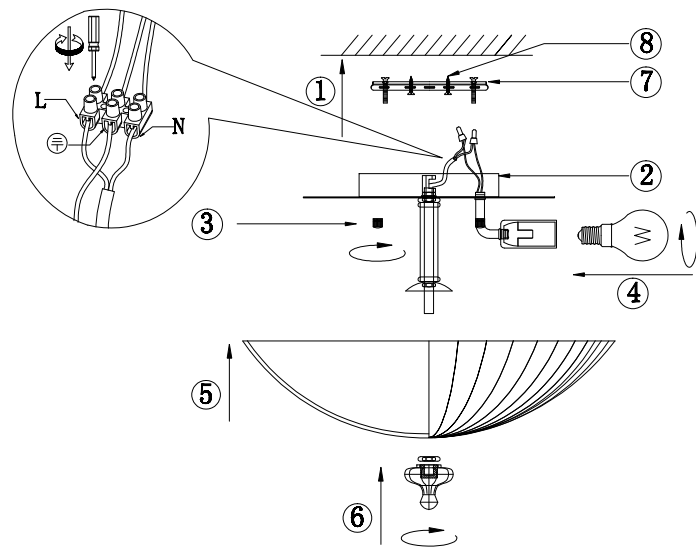

Instruction

C809CL-04CH

4 x E14 (60W)

Model: C809CL-04CH
Collection: Ceiling & Wall
Series: Bonnet

Ceiling Lamps