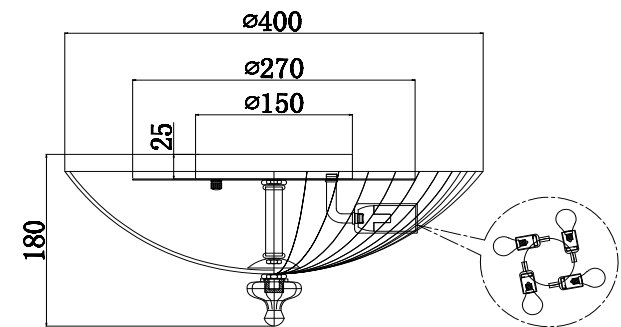

Instruction

C809CL-04CH

4 x E14 (60W)

Model: C809CL-04CH
Collection: Ceiling & Wall
Series: Bonnet

Ceiling Lamps