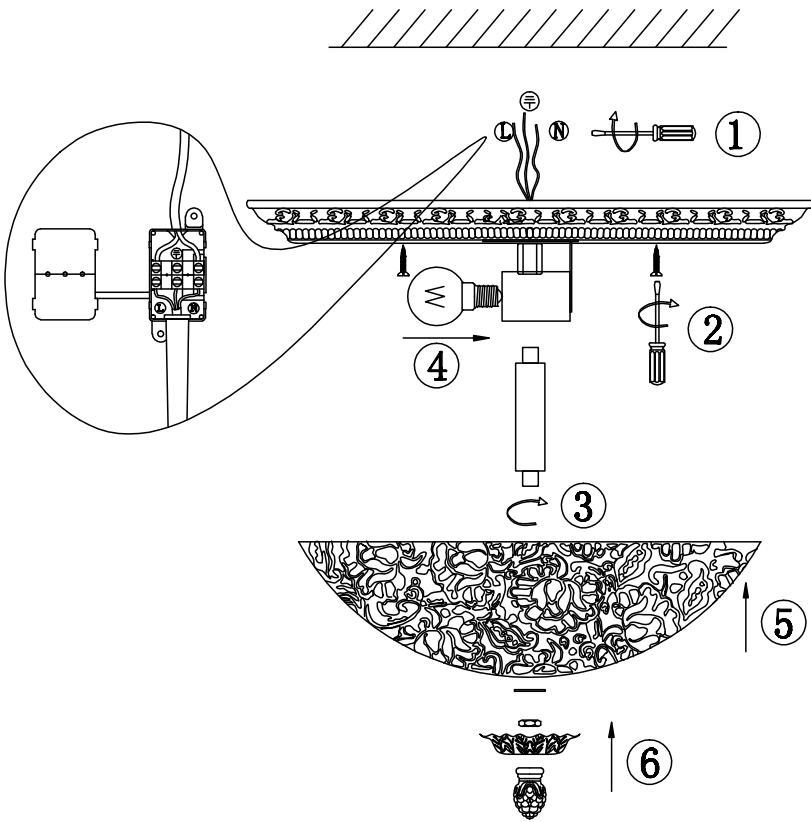

# Instruction

Collection: Wall & Ceiling  
Series: Pascal  
Model: C908-CL-04-W  
Ceiling lamp

  
4 x E27 (40w)

**MAYTONI**  
DECORATIVE LIGHTING

[www.maytoni.de](http://www.maytoni.de)