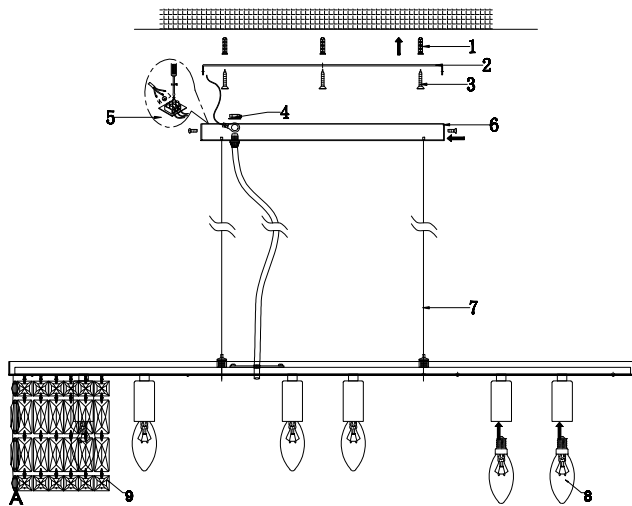

Instruction

DIA005PL-06CH

6 x E14 (60W)

Model: DIA005PL-06CH
Collection: Diamant Crystal
Series: Dune

Ceiling Lamps