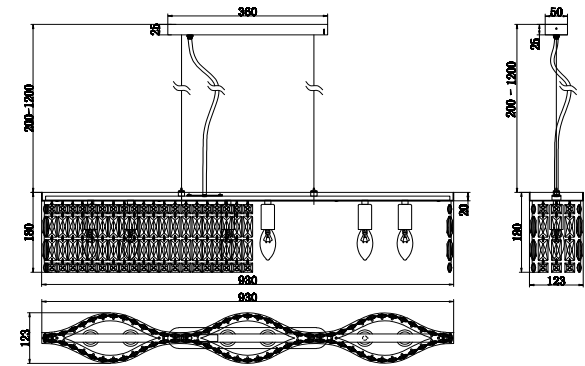

Instruction

DIA005PL-06CH

6 x E14 (60W)

Model: DIA005PL-06CH
Collection: Diamant Crystal
Series: Dune

Ceiling Lamps