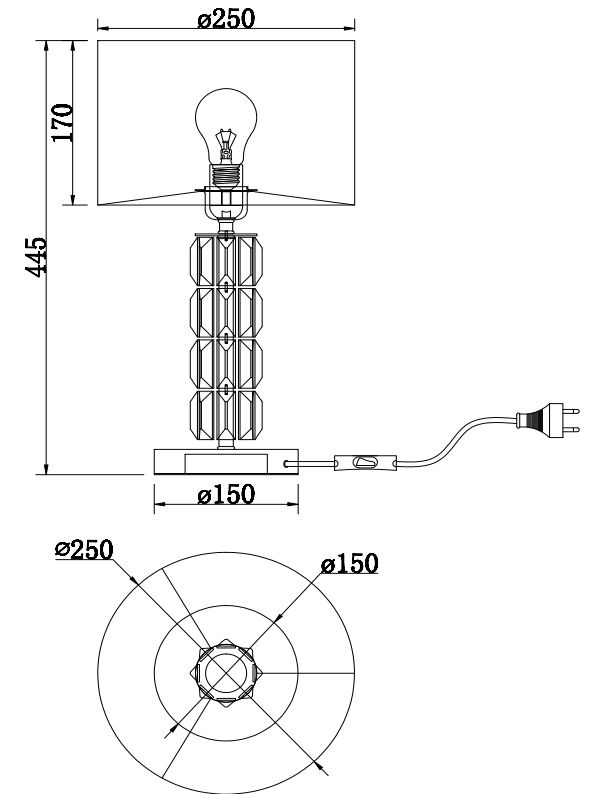

Instruction

DIA008TL-01CH

1 x E27 (40W)

Model: DIA008TL-01CH
Collection: Diamant Crystal
Series: Talento

Table Lamps