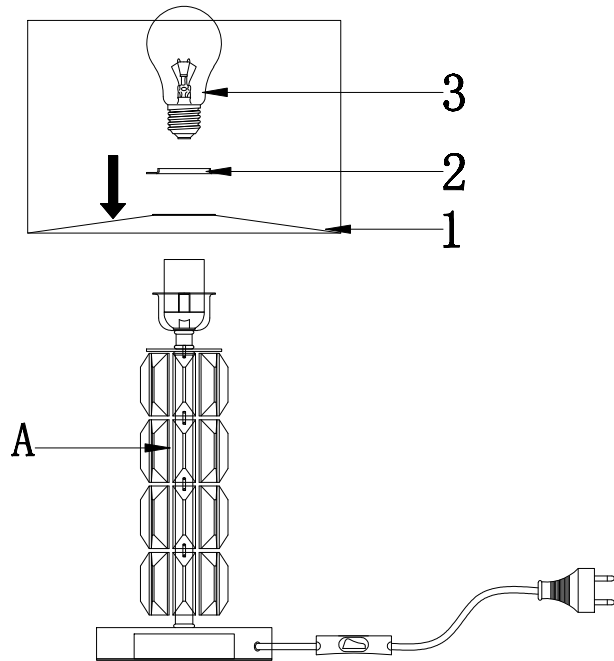

Instruction

DIA008TL-01CH

1 x E27 (40W)

Model: DIA008TL-01CH
Collection: Diamant Crystal
Series: Talento

Table Lamps