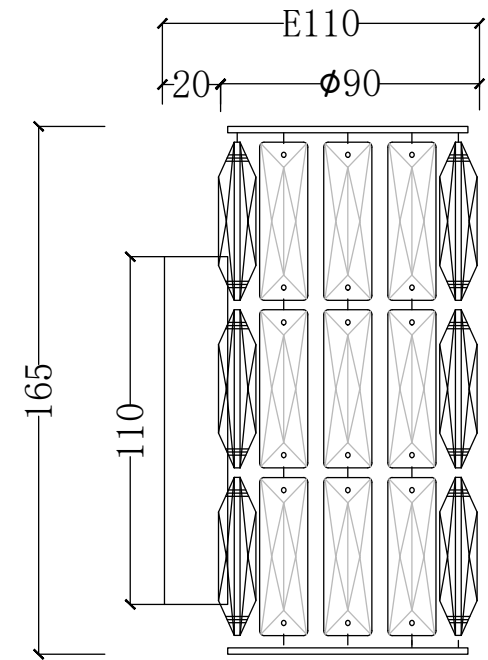

Instruction

DIA008WL-1CH

1 x G9 (40W)

Model: DIA008WL-1CH
Collection: Modern

Wall Lamps