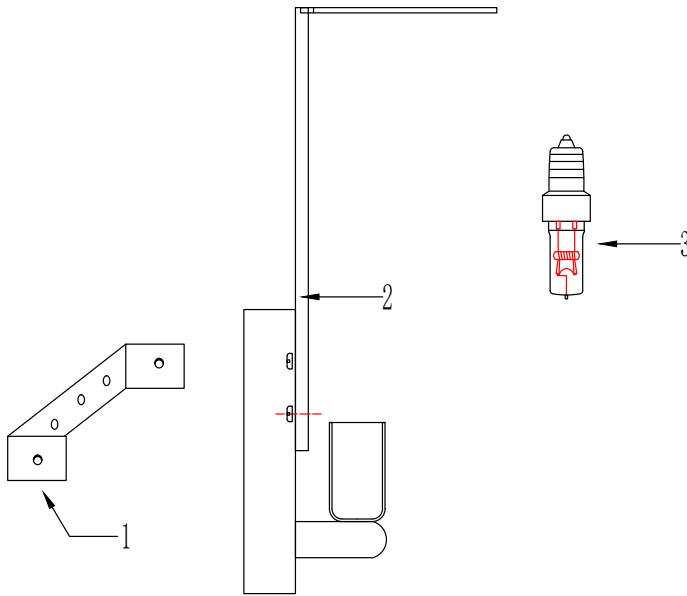

Instruction

DIA008WL-1CH

1 x G9 (40W)

Model: DIA008WL-1CH
Collection: Modern

Wall Lamps