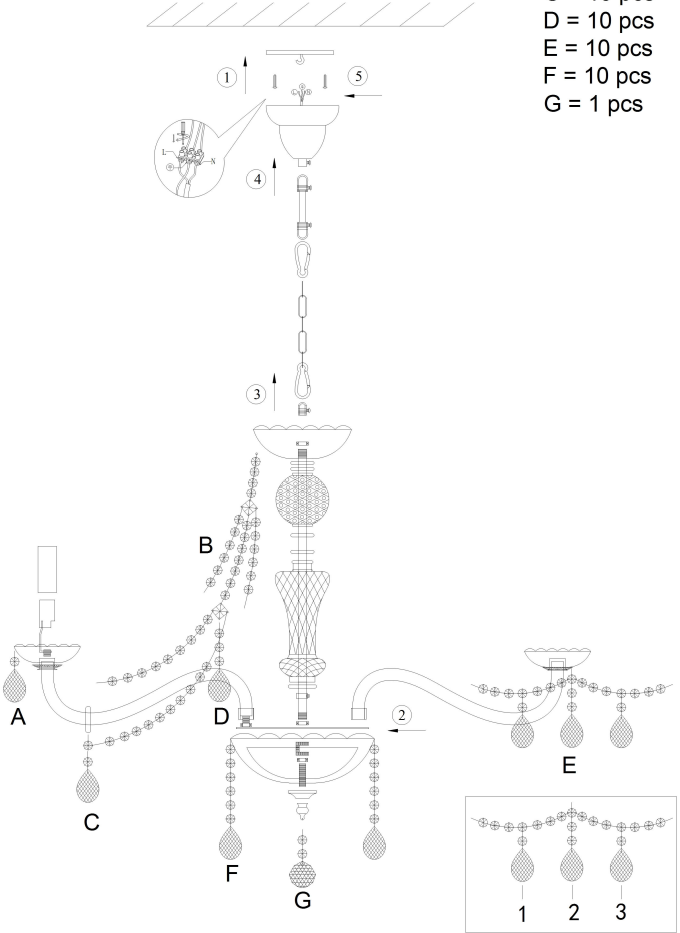

Instruction

Collection: DIAMANT CRYSTAL

Series: BEATRIX

Model: DIA019-10-G

Ceiling

- A = 50 pcs
- B = 10 pcs
- C = 10 pcs
- D = 10 pcs
- E = 10 pcs
- F = 10 pcs
- G = 1 pcs

10 x E14 (60W)

MAYTONI
DECORATIVE LIGHTING