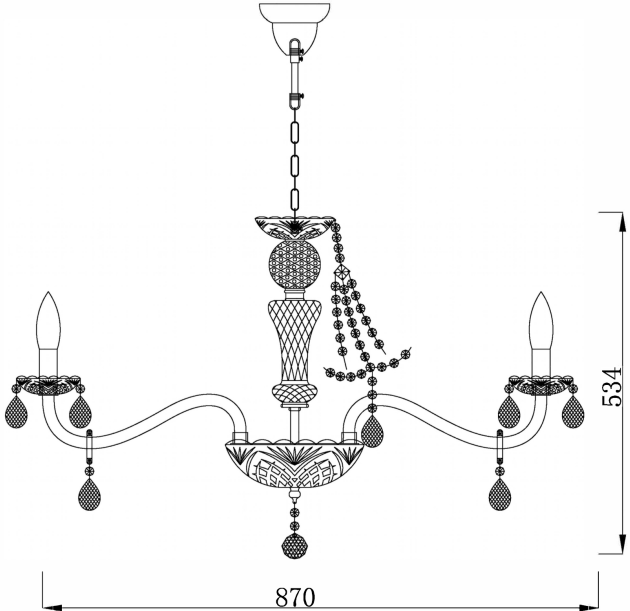

Instruction

Collection: DIAMANT CRYSTAL

Series: BEATRIX

Model: DIA019-10-G

Ceiling

- A = 50 pcs
- B = 10 pcs
- C = 10 pcs
- D = 10 pcs
- E = 10 pcs
- F = 10 pcs
- G = 1 pcs

10 x E14 (60W)

MAYTONI
DECORATIVE LIGHTING